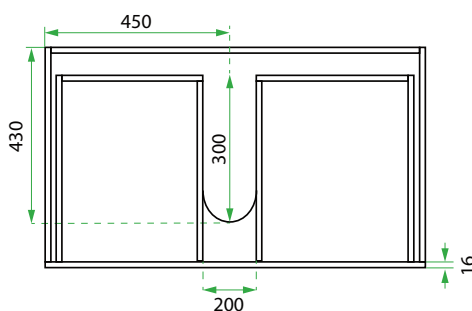

DESCRIPTION

900 Laundry Cabinet - 2 Drawers

PRODUCT CODE

VLUENG90D2 / VLUENG90D2CC

Dimensions	W 900 x H 920 x D 590 (mm)
Finishes	Matte English White or Matte Custom Colour Paint*
Kordura	Standard (White) or Colour* (Carrara Marble, Ariston, Ice Crystal, Peak Stone, Akashi Grey or Black Granite)
Handle	Pull Handle (Chrome, Black, Antique Pewter or Antique Bronze)
Origin	New Zealand made cabinetry
Features	2 drawers with soft-close, English Classic routed front in matte painted finish with your choice of pull handle. Choose one of our 7, matte Kordura top finishes (sold per 100mm). See website for all finish colours. Sinks sold separately.

TECHNICAL DRAWINGS

Front

Side

Top Down
(with waste)

NOTES

*Additional Cost. Kordura top (H 25mm). Accessories not included. Drawing indicates the technical measurement only and is not a reflection of how the product will look. Sizes are nominal only. All drawings in millimeters. Drawings not to scale. June 2023.