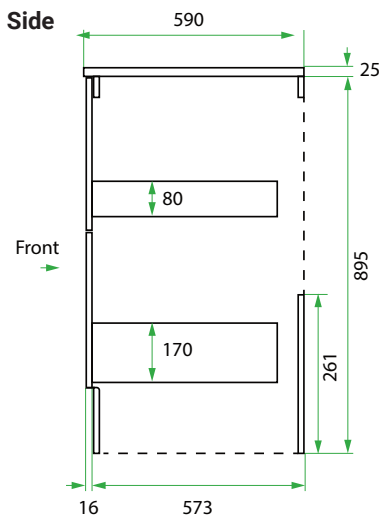

DESCRIPTION

900 Laundry Cabinet - 2 Drawers

PRODUCT CODE

VLUENG90D2 / VLUENG90D2CC

Dimensions	W 900 x H 920 x D 590 (mm)
Finishes	Matte English White or Matte Custom Colour Paint*
Kordura	Standard (White) or Colour* (Carrara Marble, Ariston, Ice Crystal, Peak Stone, Akashi Grey or Black Granite)
Handle	Pull Handle (Chrome, Black, Antique Pewter or Antique Bronze)
Origin	New Zealand made cabinetry
Features	2 drawers with soft-close, English Classic routed front in matte painted finish with your choice of pull handle. Choose one of our 7, matte Kordura top finishes (sold per 100mm). See website for all finish colours. Sinks sold separately.

TECHNICAL DRAWINGS

Front

Side

Top Down
(with waste)

NOTES

*Additional Cost. Kordura top (H 25mm). Accessories not included. Drawing indicates the technical measurement only and is not a reflection of how the product will look. Sizes are nominal only. All drawings in millimeters. Drawings not to scale. June 2023.