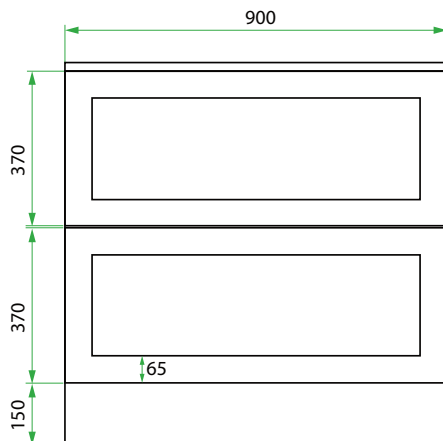

DESCRIPTION

900 Laundry Cabinet - 2 Drawers

PRODUCT CODE

VLUENG90D2 / VLUENG90D2CC

Dimensions	W 900 x H 920 x D 590 (mm)
Finishes	Matte English White or Matte Custom Colour Paint*
Kordura	Standard (White) or Colour* (Carrara Marble, Ariston, Ice Crystal, Peak Stone, Akashi Grey or Black Granite)
Handle	Pull Handle (Chrome, Black, Antique Pewter or Antique Bronze)
Origin	New Zealand made cabinetry
Features	2 drawers with soft-close, English Classic routed front in matte painted finish with your choice of pull handle. Choose one of our 7, matte Kordura top finishes (sold per 100mm). See website for all finish colours. Sinks sold separately.

TECHNICAL DRAWINGS

Front

Side

Top Down
(with waste)

NOTES

*Additional Cost. Kordura top (H 25mm). Accessories not included. Drawing indicates the technical measurement only and is not a reflection of how the product will look. Sizes are nominal only. All drawings in millimeters. Drawings not to scale. June 2023.