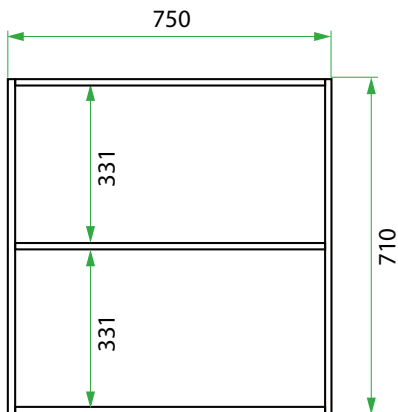

DESCRIPTION

750 Top Cabinet

PRODUCT CODE

LTTENG75 / LTTENG75CC

Dimensions	W 750 x H 710 x D 304 (mm)
Finishes	Matte English White or Matte Custom Colour Paint*
Handle	Handleless (Finger pull)
Origin	New Zealand made cabinetry
Features	1 Internal shelf for organised storage. Signature English Classic routed design on front and matte painted finish. See website for finish colours.

TECHNICAL DRAWINGS

Inside

Front

Side

NOTES

*Additional Cost. Accessories not included. See our website for product prices. Drawing indicates the technical measurement only and is not a reflection of how the product will look. Sizes are nominal only. All drawings in millimeters. Drawings not to scale. June 2023.