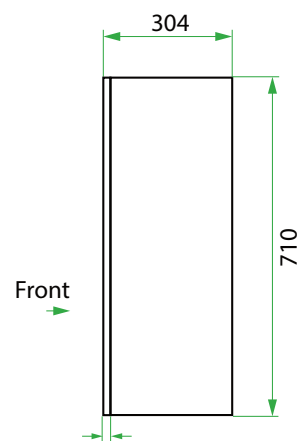

DESCRIPTION

750 Top Cabinet

PRODUCT CODE

LTTENG75 / LTTENG75CC

Dimensions	W 750 x H 710 x D 304 (mm)
Finishes	Matte English White or Matte Custom Colour Paint*
Handle	Handleless (Finger pull)
Origin	New Zealand made cabinetry
Features	1 Internal shelf for organised storage. Signature English Classic routed design on front and matte painted finish. See website for finish colours.

TECHNICAL DRAWINGS

Inside

Front

Side

NOTES

*Additional Cost. Accessories not included. See our website for product prices. Drawing indicates the technical measurement only and is not a reflection of how the product will look. Sizes are nominal only. All drawings in millimeters. Drawings not to scale. June 2023.