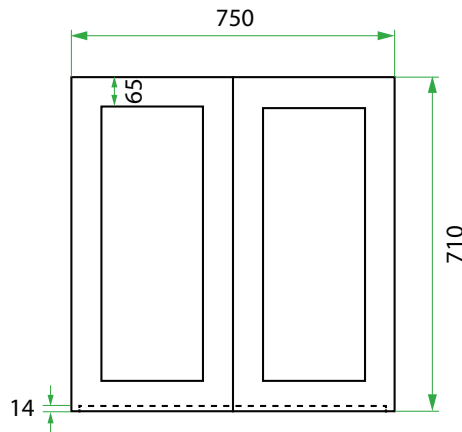

DESCRIPTION

750 Top Cabinet

PRODUCT CODE

LTTENG75 / LTTENG75CC

Dimensions	W 750 x H 710 x D 304 (mm)
Finishes	Matte English White or Matte Custom Colour Paint*
Handle	Handleless (Finger pull)
Origin	New Zealand made cabinetry
Features	1 Internal shelf for organised storage. Signature English Classic routed design on front and matte painted finish. See website for finish colours.

TECHNICAL DRAWINGS

Inside

Front

Side

NOTES

*Additional Cost. Accessories not included. See our website for product prices. Drawing indicates the technical measurement only and is not a reflection of how the product will look. Sizes are nominal only. All drawings in millimeters. Drawings not to scale. June 2023.