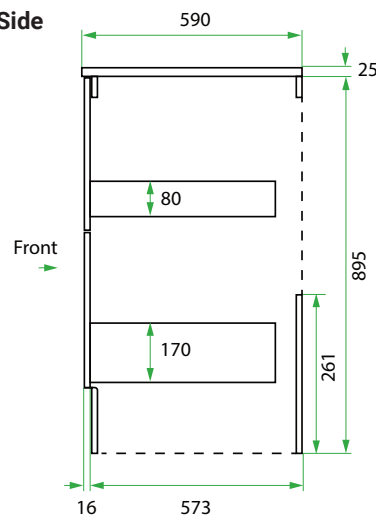

## DESCRIPTION

750 Laundry Cabinet - 2 Drawers

## PRODUCT CODE

VLUENG75D2 / VLUENG75D2CC

<b>Dimensions</b>	W 750 x H 920 x D 590 (mm)
<b>Finishes</b>	Matte English White or Matte Custom Colour Paint*
<b>Kordura</b>	Standard (White) or Colour* (Carrara Marble, Ariston, Ice Crystal, Peak Stone, Akashi Grey or Black Granite)
<b>Handle</b>	Pull Handle (Chrome, Black, Antique Pewter or Antique Bronze)
<b>Origin</b>	New Zealand made cabinetry
<b>Features</b>	2 drawers with soft-close, English Classic routed front in matte painted finish with your choice of pull handle. Choose one of our 7, matte Kordura top finishes (sold per 100mm). See website for all finish colours. Sinks sold separately.

## TECHNICAL DRAWINGS

Front

Side

Top Down  
(with waste)

## NOTES

\*Additional Cost. Kordura top (H 25mm). Accessories not included. Drawing indicates the technical measurement only and is not a reflection of how the product will look. Sizes are nominal only. All drawings in millimeters. Drawings not to scale. June 2023.