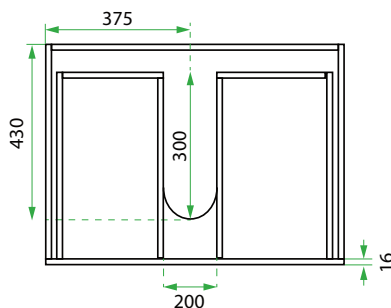

## PRODUCT CODE

VLUENG75D2 / VLUENG75D2CC

<b>Dimensions</b>	W 750 x H 920 x D 590 (mm)
<b>Finishes</b>	Matte English White or Matte Custom Colour Paint*
<b>Kordura</b>	Standard (White) or Colour* (Carrara Marble, Ariston, Ice Crystal, Peak Stone, Akashi Grey or Black Granite)
<b>Handle</b>	Pull Handle (Chrome, Black, Antique Pewter or Antique Bronze)
<b>Origin</b>	New Zealand made cabinetry
<b>Features</b>	2 drawers with soft-close, English Classic routed front in matte painted finish with your choice of pull handle. Choose one of our 7, matte Kordura top finishes (sold per 100mm). See website for all finish colours. Sinks sold separately.

## TECHNICAL DRAWINGS

Front

Side

Top Down  
(with waste)

## NOTES

\*Additional Cost. Kordura top (H 25mm). Accessories not included. Drawing indicates the technical measurement only and is not a reflection of how the product will look. Sizes are nominal only. All drawings in millimeters. Drawings not to scale. June 2023.