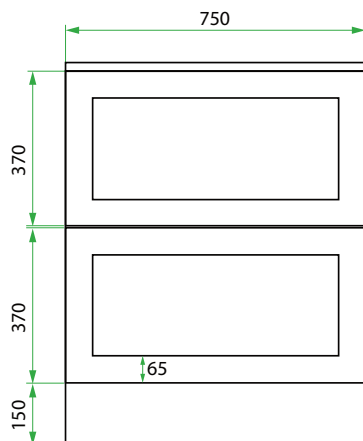

## PRODUCT CODE

VLUENG75D2 / VLUENG75D2CC

<b>Dimensions</b>	W 750 x H 920 x D 590 (mm)
<b>Finishes</b>	Matte English White or Matte Custom Colour Paint*
<b>Kordura</b>	Standard (White) or Colour* (Carrara Marble, Ariston, Ice Crystal, Peak Stone, Akashi Grey or Black Granite)
<b>Handle</b>	Pull Handle (Chrome, Black, Antique Pewter or Antique Bronze)
<b>Origin</b>	New Zealand made cabinetry
<b>Features</b>	2 drawers with soft-close, English Classic routed front in matte painted finish with your choice of pull handle. Choose one of our 7, matte Kordura top finishes (sold per 100mm). See website for all finish colours. Sinks sold separately.

## TECHNICAL DRAWINGS

Front

Side

Top Down  
(with waste)

## NOTES

\*Additional Cost. Kordura top (H 25mm). Accessories not included. Drawing indicates the technical measurement only and is not a reflection of how the product will look. Sizes are nominal only. All drawings in millimeters. Drawings not to scale. June 2023.