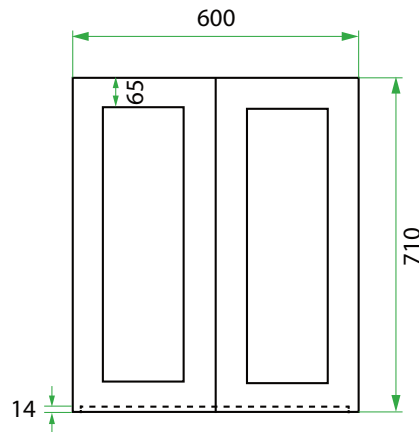

DESCRIPTION

600 Top Cabinet

PRODUCT CODE

LTTENG60 / LTTENG60CC

Dimensions	W 600 x H 710 x D 304 (mm)
Finishes	Matte English White or Matte Custom Colour Paint*
Handle	Handleless (Finger pull)
Origin	New Zealand made cabinetry
Features	1 Internal shelf for organised storage. Signature English Classic routed design on front and matte painted finish. See website for finish colours.

TECHNICAL DRAWINGS

Inside

Front

Side

NOTES

*Additional Cost. Accessories not included. See our website for product prices. Drawing indicates the technical measurement only and is not a reflection of how the product will look. Sizes are nominal only. All drawings in millimeters. Drawings not to scale. June 2023.