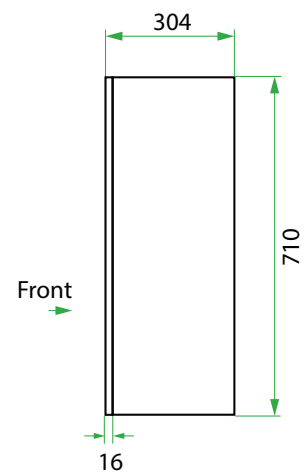

DESCRIPTION

600 Top Cabinet

PRODUCT CODE

LTTENG60 / LTTENG60CC

Dimensions	W 600 x H 710 x D 304 (mm)
Finishes	Matte English White or Matte Custom Colour Paint*
Handle	Handleless (Finger pull)
Origin	New Zealand made cabinetry
Features	1 Internal shelf for organised storage. Signature English Classic routed design on front and matte painted finish. See website for finish colours.

TECHNICAL DRAWINGS

Inside

Front

Side

NOTES

*Additional Cost. Accessories not included. See our website for product prices. Drawing indicates the technical measurement only and is not a reflection of how the product will look. Sizes are nominal only. All drawings in millimeters. Drawings not to scale. June 2023.