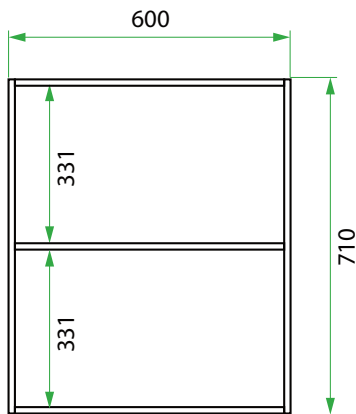

DESCRIPTION

600 Top Cabinet

PRODUCT CODE

LTTENG60 / LTTENG60CC

Dimensions	W 600 x H 710 x D 304 (mm)
Finishes	Matte English White or Matte Custom Colour Paint*
Handle	Handleless (Finger pull)
Origin	New Zealand made cabinetry
Features	1 Internal shelf for organised storage. Signature English Classic routed design on front and matte painted finish. See website for finish colours.

TECHNICAL DRAWINGS

Inside

Front

Side

NOTES

*Additional Cost. Accessories not included. See our website for product prices. Drawing indicates the technical measurement only and is not a reflection of how the product will look. Sizes are nominal only. All drawings in millimeters. Drawings not to scale. June 2023.