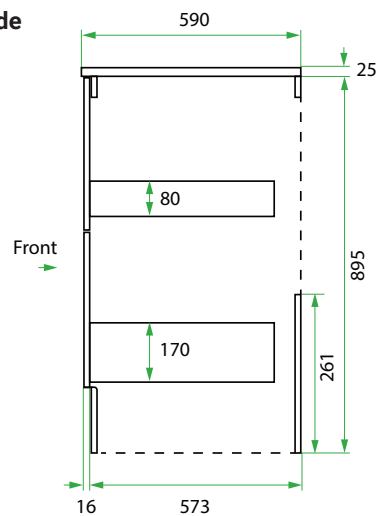

DESCRIPTION

600 Laundry Cabinet - 2 Drawers

PRODUCT CODE

VLUENG60D2 / VLUENG60D2CC

Dimensions	W 600 x H 920 x D 590 (mm)
Finishes	Matte English White or Matte Custom Colour Paint*
Kordura	Standard (White) or Colour* (Carrara Marble, Ariston, Ice Crystal, Peak Stone, Akashi Grey or Black Granite)
Handle	Pull Handle (Chrome, Black, Antique Pewter or Antique Bronze)
Origin	New Zealand made cabinetry
Features	2 drawers with soft-close, English Classic routed front in matte painted finish with your choice of pull handle. Choose one of our 7, matte Kordura top finishes (sold per 100mm). See website for all finish colours. Sinks sold separately.

TECHNICAL DRAWINGS

Front

Side

Top Down
(with waste)

NOTES

*Additional Cost. Kordura top (H 25mm). Accessories not included. Drawing indicates the technical measurement only and is not a reflection of how the product will look. Sizes are nominal only. All drawings in millimeters. Drawings not to scale. June 2023.