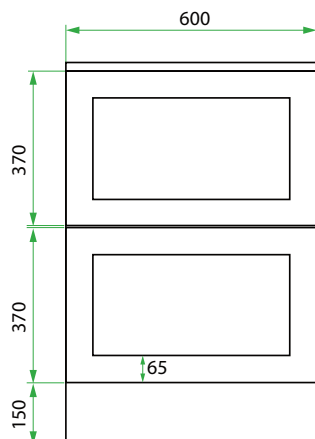

DESCRIPTION

600 Laundry Cabinet - 2 Drawers

PRODUCT CODE

VLUENG60D2 / VLUENG60D2CC

Dimensions	W 600 x H 920 x D 590 (mm)
Finishes	Matte English White or Matte Custom Colour Paint*
Kordura	Standard (White) or Colour* (Carrara Marble, Ariston, Ice Crystal, Peak Stone, Akashi Grey or Black Granite)
Handle	Pull Handle (Chrome, Black, Antique Pewter or Antique Bronze)
Origin	New Zealand made cabinetry
Features	2 drawers with soft-close, English Classic routed front in matte painted finish with your choice of pull handle. Choose one of our 7, matte Kordura top finishes (sold per 100mm). See website for all finish colours. Sinks sold separately.

TECHNICAL DRAWINGS

Front

Side

Top Down
(with waste)

NOTES

*Additional Cost. Kordura top (H 25mm). Accessories not included. Drawing indicates the technical measurement only and is not a reflection of how the product will look. Sizes are nominal only. All drawings in millimeters. Drawings not to scale. June 2023.