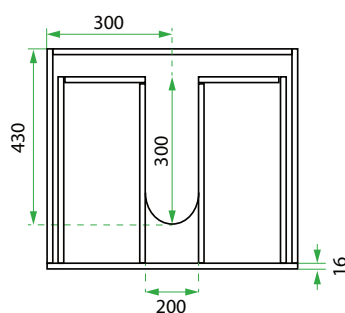

DESCRIPTION

600 Laundry Cabinet - 2 Drawers

PRODUCT CODE

VLUENG60D2 / VLUENG60D2CC

Dimensions	W 600 x H 920 x D 590 (mm)
Finishes	Matte English White or Matte Custom Colour Paint*
Kordura	Standard (White) or Colour* (Carrara Marble, Ariston, Ice Crystal, Peak Stone, Akashi Grey or Black Granite)
Handle	Pull Handle (Chrome, Black, Antique Pewter or Antique Bronze)
Origin	New Zealand made cabinetry
Features	2 drawers with soft-close, English Classic routed front in matte painted finish with your choice of pull handle. Choose one of our 7, matte Kordura top finishes (sold per 100mm). See website for all finish colours. Sinks sold separately.

TECHNICAL DRAWINGS

Front

Side

Top Down
(with waste)

NOTES

*Additional Cost. Kordura top (H 25mm). Accessories not included. Drawing indicates the technical measurement only and is not a reflection of how the product will look. Sizes are nominal only. All drawings in millimeters. Drawings not to scale. June 2023.