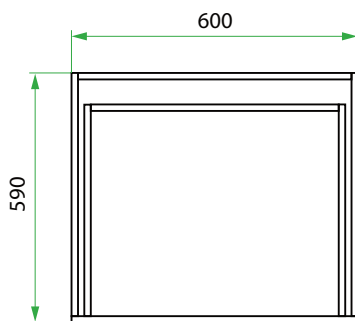

ENGLISH CLASSIC /

LAUNDRY

DESCRIPTION

600 Laundry Cabinet - 1 Drawer

PRODUCT CODE

VLUENG60D / VLUENG60DCC

Dimensions	W 600 x H 920 x D 590 (mm)
Finishes	Matte English White or Matte Custom Colour Paint*
Kordura	Standard (White) or Colour* (Carrara Marble, Ariston, Ice Crystal, Peak Stone, Akashi Grey or Black Granite)
Handle	Pull Handle (Chrome, Black, Antique Pewter or Antique Bronze)
Origin	New Zealand made cabinetry
Features	1 Drawers with soft-close, English Classic routed front in matte painted finish with your choice of pull handle. Choose one of our 7, matte Kordura top finishes (sold per 100mm). See website for all finish colours. Sinks sold separately.

TECHNICAL DRAWINGS

Front

Side

Top Down

↑ Front

NOTES

*Additional Cost. Kordura top (H 25mm). Accessories not included. Drawing indicates the technical measurement only and is not a reflection of how the product will look. Sizes are nominal only. All drawings in millimeters. Drawings not to scale. June 2023.