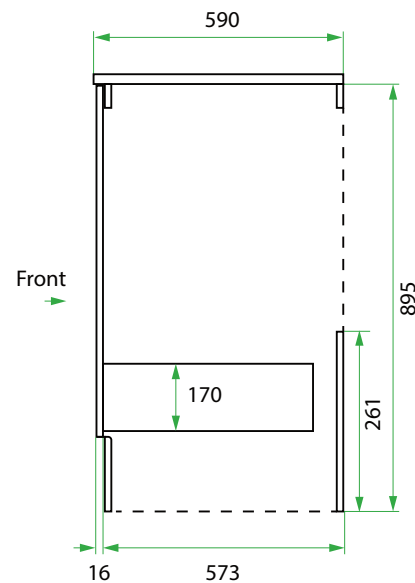

ENGLISH CLASSIC /

LAUNDRY

DESCRIPTION

600 Laundry Cabinet - 1 Drawer

PRODUCT CODE

VLUENG60D / VLUENG60DCC

Dimensions	W 600 x H 920 x D 590 (mm)
Finishes	Matte English White or Matte Custom Colour Paint*
Kordura	Standard (White) or Colour* (Carrara Marble, Ariston, Ice Crystal, Peak Stone, Akashi Grey or Black Granite)
Handle	Pull Handle (Chrome, Black, Antique Pewter or Antique Bronze)
Origin	New Zealand made cabinetry
Features	1 Drawers with soft-close, English Classic routed front in matte painted finish with your choice of pull handle. Choose one of our 7, matte Kordura top finishes (sold per 100mm). See website for all finish colours. Sinks sold separately.

TECHNICAL DRAWINGS

Front

Side

Top Down

↑ Front

NOTES

*Additional Cost. Kordura top (H 25mm). Accessories not included. Drawing indicates the technical measurement only and is not a reflection of how the product will look. Sizes are nominal only. All drawings in millimeters. Drawings not to scale. June 2023.