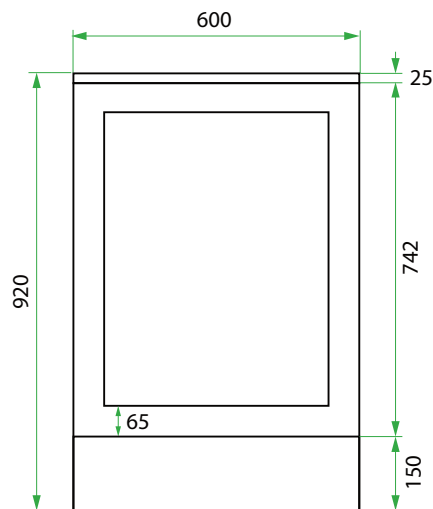

ENGLISH CLASSIC /

LAUNDRY

DESCRIPTION

600 Laundry Cabinet - 1 Drawer

PRODUCT CODE

VLUENG60D / VLUENG60DCC

Dimensions	W 600 x H 920 x D 590 (mm)
Finishes	Matte English White or Matte Custom Colour Paint*
Kordura	Standard (White) or Colour* (Carrara Marble, Ariston, Ice Crystal, Peak Stone, Akashi Grey or Black Granite)
Handle	Pull Handle (Chrome, Black, Antique Pewter or Antique Bronze)
Origin	New Zealand made cabinetry
Features	1 Drawers with soft-close, English Classic routed front in matte painted finish with your choice of pull handle. Choose one of our 7, matte Kordura top finishes (sold per 100mm). See website for all finish colours. Sinks sold separately.

TECHNICAL DRAWINGS

Front

Side

Top Down

↑ Front

NOTES

*Additional Cost. Kordura top (H 25mm). Accessories not included. Drawing indicates the technical measurement only and is not a reflection of how the product will look. Sizes are nominal only. All drawings in millimeters. Drawings not to scale. June 2023.