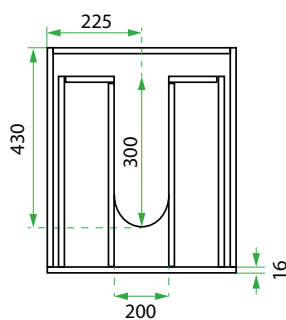

DESCRIPTION

450 Laundry Cabinet - 2 Drawers

PRODUCT CODE

VLUENG45D2 / VLUENG45D2CC

Dimensions	W 450 x H 920 x D 590 (mm)
Finishes	Matte English White or Matte Custom Colour Paint*
Kordura	Standard (White) or Colour* (Carrara Marble, Ariston, Ice Crystal, Peak Stone, Akashi Grey or Black Granite)
Handle	Pull Handle (Chrome, Black, Antique Pewter or Antique Bronze)
Origin	New Zealand made cabinetry
Features	2 drawers with soft-close, English Classic routed front in matte painted finish with your choice of pull handle. Choose one of our 7, matte Kordura top finishes (sold per 100mm). See website for all finish colours. Sinks sold separately.

TECHNICAL DRAWINGS

Front

Side

Top Down
(with waste)

NOTES

*Additional Cost. Kordura top (H 25mm). Accessories not included. Drawing indicates the technical measurement only and is not a reflection of how the product will look. Sizes are nominal only. All drawings in millimeters. Drawings not to scale. June 2023.