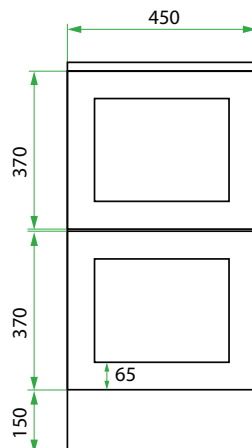

DESCRIPTION

450 Laundry Cabinet - 2 Drawers

PRODUCT CODE

VLUENG45D2 / VLUENG45D2CC

Dimensions	W 450 x H 920 x D 590 (mm)
Finishes	Matte English White or Matte Custom Colour Paint*
Kordura	Standard (White) or Colour* (Carrara Marble, Ariston, Ice Crystal, Peak Stone, Akashi Grey or Black Granite)
Handle	Pull Handle (Chrome, Black, Antique Pewter or Antique Bronze)
Origin	New Zealand made cabinetry
Features	2 drawers with soft-close, English Classic routed front in matte painted finish with your choice of pull handle. Choose one of our 7, matte Kordura top finishes (sold per 100mm). See website for all finish colours. Sinks sold separately.

TECHNICAL DRAWINGS

Front

Side

Top Down
(with waste)

NOTES

*Additional Cost. Kordura top (H 25mm). Accessories not included. Drawing indicates the technical measurement only and is not a reflection of how the product will look. Sizes are nominal only. All drawings in millimeters. Drawings not to scale. June 2023.