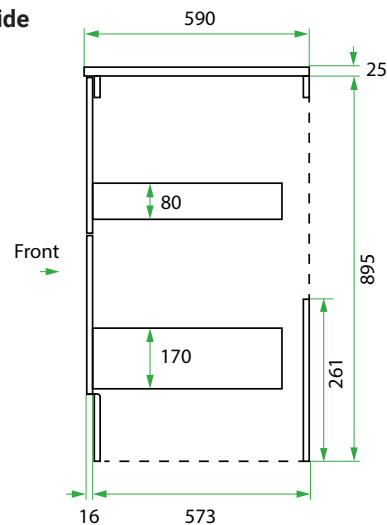

DESCRIPTION

450 Laundry Cabinet - 2 Drawers

PRODUCT CODE

VLUENG45D2 / VLUENG45D2CC

Dimensions	W 450 x H 920 x D 590 (mm)
Finishes	Matte English White or Matte Custom Colour Paint*
Kordura	Standard (White) or Colour* (Carrara Marble, Ariston, Ice Crystal, Peak Stone, Akashi Grey or Black Granite)
Handle	Pull Handle (Chrome, Black, Antique Pewter or Antique Bronze)
Origin	New Zealand made cabinetry
Features	2 drawers with soft-close, English Classic routed front in matte painted finish with your choice of pull handle. Choose one of our 7, matte Kordura top finishes (sold per 100mm). See website for all finish colours. Sinks sold separately.

TECHNICAL DRAWINGS

Front

Side

Top Down
(with waste)

NOTES

*Additional Cost. Kordura top (H 25mm). Accessories not included. Drawing indicates the technical measurement only and is not a reflection of how the product will look. Sizes are nominal only. All drawings in millimeters. Drawings not to scale. June 2023.