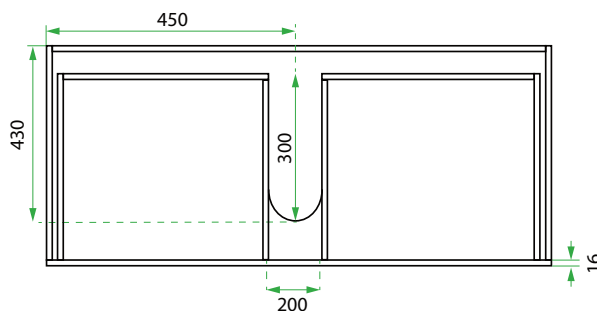

DESCRIPTION

1200 Laundry Cabinet - 2 Drawers

PRODUCT CODE

VLUENG120D2 / VLUENG120D2CC

Dimensions	W 1200 x H 920 x D 590 (mm)
Finishes	Matte English White or Matte Custom Colour Paint*
Kordura	Standard (White) or Colour* (Carrara Marble, Ariston, Ice Crystal, Peak Stone, Akashi Grey or Black Granite)
Handle	Pull Handle (Chrome, Black, Antique Pewter or Antique Bronze)
Origin	New Zealand made cabinetry
Features	2 drawers with soft-close, English Classic routed front in matte painted finish with your choice of pull handle. Choose one of our 7, matte Kordura top finishes (sold per 100mm). See website for all finish colours. Sinks sold separately.

TECHNICAL DRAWINGS

Front

Side

Top Down
(with waste)

NOTES

*Additional Cost. Kordura top (H 25mm). Accessories not included. Drawing indicates the technical measurement only and is not a reflection of how the product will look. Sizes are nominal only. All drawings in millimeters. Drawings not to scale. June 2023.