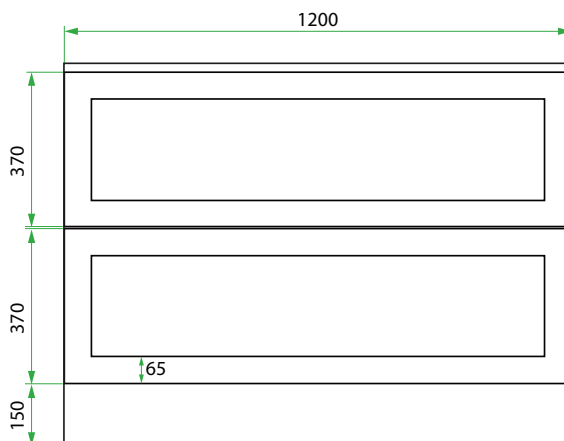

DESCRIPTION

1200 Laundry Cabinet - 2 Drawers

PRODUCT CODE

VLUENG120D2 / VLUENG120D2CC

Dimensions	W 1200 x H 920 x D 590 (mm)
Finishes	Matte English White or Matte Custom Colour Paint*
Kordura	Standard (White) or Colour* (Carrara Marble, Ariston, Ice Crystal, Peak Stone, Akashi Grey or Black Granite)
Handle	Pull Handle (Chrome, Black, Antique Pewter or Antique Bronze)
Origin	New Zealand made cabinetry
Features	2 drawers with soft-close, English Classic routed front in matte painted finish with your choice of pull handle. Choose one of our 7, matte Kordura top finishes (sold per 100mm). See website for all finish colours. Sinks sold separately.

TECHNICAL DRAWINGS

Front

Side

Top Down
(with waste)

NOTES

*Additional Cost. Kordura top (H 25mm). Accessories not included. Drawing indicates the technical measurement only and is not a reflection of how the product will look. Sizes are nominal only. All drawings in millimeters. Drawings not to scale. June 2023.