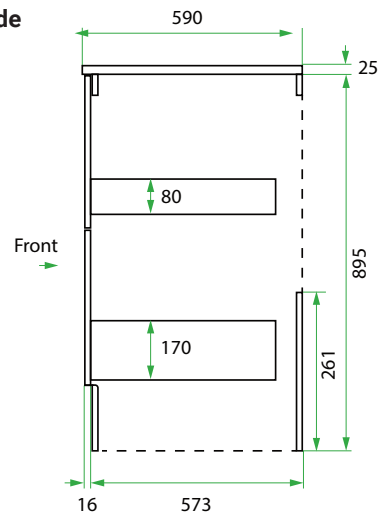

DESCRIPTION

1200 Laundry Cabinet - 2 Drawers

PRODUCT CODE

VLUENG120D2 / VLUENG120D2CC

Dimensions	W 1200 x H 920 x D 590 (mm)
Finishes	Matte English White or Matte Custom Colour Paint*
Kordura	Standard (White) or Colour* (Carrara Marble, Ariston, Ice Crystal, Peak Stone, Akashi Grey or Black Granite)
Handle	Pull Handle (Chrome, Black, Antique Pewter or Antique Bronze)
Origin	New Zealand made cabinetry
Features	2 drawers with soft-close, English Classic routed front in matte painted finish with your choice of pull handle. Choose one of our 7, matte Kordura top finishes (sold per 100mm). See website for all finish colours. Sinks sold separately.

TECHNICAL DRAWINGS

Front

Side

Top Down
(with waste)

NOTES

*Additional Cost. Kordura top (H 25mm). Accessories not included. Drawing indicates the technical measurement only and is not a reflection of how the product will look. Sizes are nominal only. All drawings in millimeters. Drawings not to scale. June 2023.