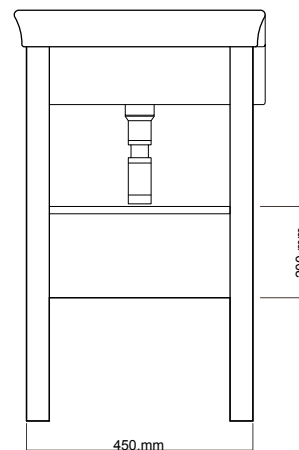

## **TECHNICAL DRAWINGS**

Top

Back

Front

Side Section

Top Section of Drawer

## **NOTES**

A bottle trap must be used to avoid drawers – we recommend the 40551-32 bottle trap.  
Drawing indicates the technical measurement only and is not a reflection of how the unit will look.  
All drawings in millimeters. Drawings not to scale. Sizes approximate.