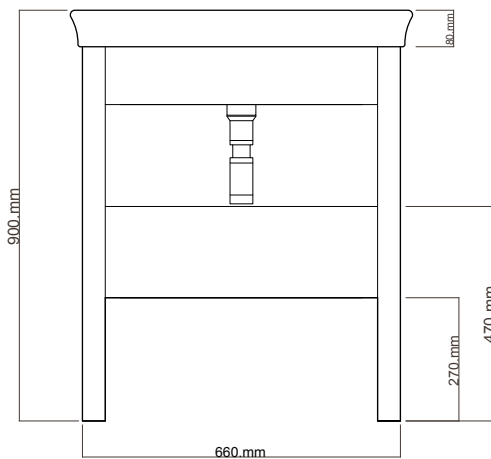

## **TECHNICAL DRAWINGS**

Top

Back

Front

Side Section

Top Section of Drawer

## **NOTES**

A bottle trap must be used to avoid drawers – we recommend the 40551-32 bottle trap.  
Drawing indicates the technical measurement only and is not a reflection of how the unit will look.  
All drawings in millimeters. Drawings not to scale. Sizes approximate.