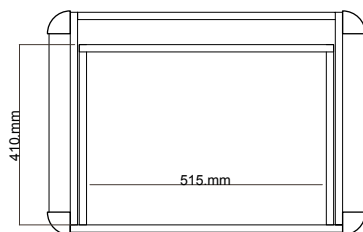

## **TECHNICAL DRAWINGS**

Top

Back

Front

Side Section

Top Section of Drawer

## **NOTES**

A bottle trap must be used to avoid drawers – we recommend the 40551-32 bottle trap.  
Drawing indicates the technical measurement only and is not a reflection of how the unit will look.  
All drawings in millimeters. Drawings not to scale. Sizes approximate.