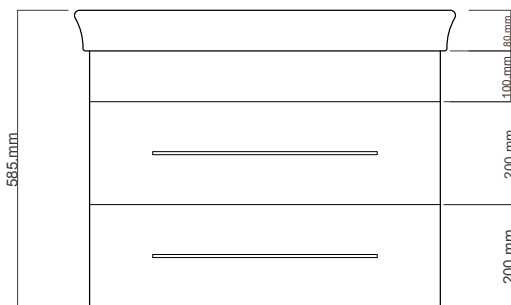

DESCRIPTION

Dolce Vita 750 - Wall-Hung Vanity, 2 Drawers, White / Timber Veneer

PRODUCT CODE

DV75WH /
DV75WHT

FEATURES

- Dimensions - W 750mm x H 590mm x D 550mm
- Available painted White, in Timber Veneer*, or in your choice of paint colour.^
- The paint used on our products is polyurethane or UV based. It is five times harder and more durable than lacquer finishes.
- Timber veneer finishes are 100% natural, so each have variations in grain and colour. All come stained and sealed with a protective UV finish.
- Soft-close drawers.
- Italian-made, ceramic top.
- NZ-made cabinet

Side Section

Top Section of Drawer

NOTES

Drawing indicates the technical measurement only and is not a reflection of how the unit will look. Sizes are nominal only. All drawings in millimeters. Drawings not to scale.