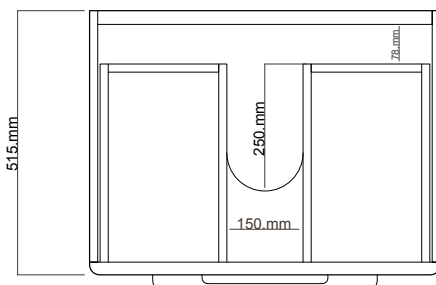

DESCRIPTION

Dolce Vita 750 - Wall-Hung Vanity, 2 Drawers, White / Timber Veneer

PRODUCT CODE

DV75WH /
DV75WHT

FEATURES

- Dimensions - W 750mm x H 590mm x D 550mm
- Available painted White, in Timber Veneer*, or in your choice of paint colour.^
- The paint used on our products is polyurethane or UV based. It is five times harder and more durable than lacquer finishes.
- Timber veneer finishes are 100% natural, so each have variations in grain and colour. All come stained and sealed with a protective UV finish.
- Soft-close drawers.
- Italian-made, ceramic top.
- NZ-made cabinet

DESCRIPTION

Dolce Vita 750 - Wall-Hung Vanity, 2 Drawers, White / Timber Veneer

PRODUCT CODE

DV75WH /
DV75WHT

TECHNICAL DRAWINGS

Top

Back

Front

Side Section

Top Section of Drawer

NOTES

Drawing indicates the technical measurement only and is not a reflection of how the unit will look. Sizes are nominal only. All drawings in millimeters. Drawings not to scale.