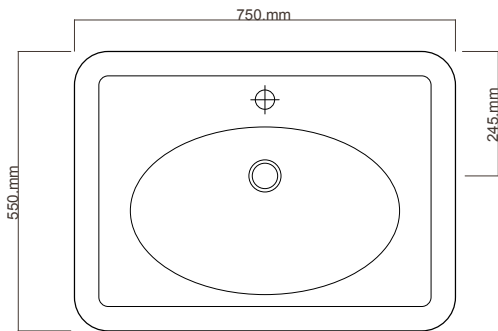

DESCRIPTION

Dolce Vita 750 - Wall-Hung Vanity, 2 Drawers, White / Timber Veneer

PRODUCT CODE

DV75WH /
DV75WHT

FEATURES

- Dimensions - W 750mm x H 590mm x D 550mm
- Available painted White, in Timber Veneer*, or in your choice of paint colour.^
- The paint used on our products is polyurethane or UV based. It is five times harder and more durable than lacquer finishes.
- Timber veneer finishes are 100% natural, so each have variations in grain and colour. All come stained and sealed with a protective UV finish.
- Soft-close drawers.
- Italian-made, ceramic top.
- NZ-made cabinet

DESCRIPTION

Dolce Vita 750 - Wall-Hung Vanity, 2 Drawers, White / Timber Veneer

PRODUCT CODE

DV75WH /
DV75WHT

TECHNICAL DRAWINGS

Top

Back

Front

Side Section

Top Section of Drawer

NOTES

Drawing indicates the technical measurement only and is not a reflection of how the unit will look. Sizes are nominal only. All drawings in millimeters. Drawings not to scale.