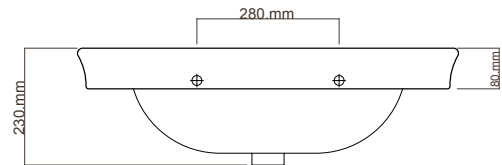

DESCRIPTION

Dolce Vita 750 - Wall-Hung Vanity, 2 Drawers, White / Timber Veneer

PRODUCT CODE

DV75WH /
DV75WHT

FEATURES

- Dimensions - W 750mm x H 590mm x D 550mm
- Available painted White, in Timber Veneer*, or in your choice of paint colour.^
- The paint used on our products is polyurethane or UV based. It is five times harder and more durable than lacquer finishes.
- Timber veneer finishes are 100% natural, so each have variations in grain and colour. All come stained and sealed with a protective UV finish.
- Soft-close drawers.
- Italian-made, ceramic top.
- NZ-made cabinet

DESCRIPTION

Dolce Vita 750 - Wall-Hung Vanity, 2 Drawers, White / Timber Veneer

PRODUCT CODE

DV75WH /
DV75WHT

TECHNICAL DRAWINGS

Top

Back

Front

Side Section

Top Section of Drawer

NOTES

Drawing indicates the technical measurement only and is not a reflection of how the unit will look. Sizes are nominal only. All drawings in millimeters. Drawings not to scale.