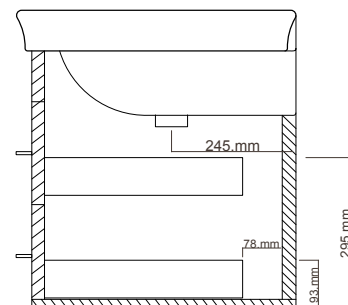

DESCRIPTION

Dolce Vita 750 - Wall-Hung Vanity, 2 Drawers, White / Timber Veneer

PRODUCT CODE

DV75WH /
DV75WHT

FEATURES

- Dimensions - W 750mm x H 590mm x D 550mm
- Available painted White, in Timber Veneer*, or in your choice of paint colour.^
- The paint used on our products is polyurethane or UV based. It is five times harder and more durable than lacquer finishes.
- Timber veneer finishes are 100% natural, so each have variations in grain and colour. All come stained and sealed with a protective UV finish.
- Soft-close drawers.
- Italian-made, ceramic top.
- NZ-made cabinet

DESCRIPTION

Dolce Vita 750 - Wall-Hung Vanity, 2 Drawers, White / Timber Veneer

PRODUCT CODE

DV75WH /
DV75WHT

TECHNICAL DRAWINGS

Top

Back

Front

Side Section

Top Section of Drawer

NOTES

Drawing indicates the technical measurement only and is not a reflection of how the unit will look. Sizes are nominal only. All drawings in millimeters. Drawings not to scale.