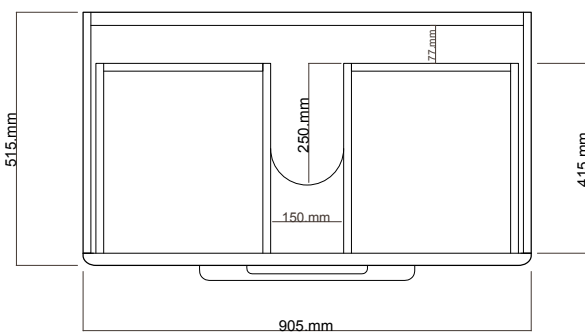

## FEATURES

- Dimensions - W 1000mm x H 590mm x D 550mm
- Available painted White, in Timber Veneer\*, or in your choice of paint colour.^
- The paint used on our products is polyurethane or UV based. It is five times harder and more durable than lacquer finishes.
- Timber veneer finishes are 100% natural, so each have variations in grain and colour. All come stained and sealed with a protective UV finish.
- Soft-close drawers.
- Italian-made, ceramic top.
- NZ-made cabinet

## TECHNICAL DRAWINGS

Top

Back

Front

Side Section

Top Section of Drawer

## NOTES

Drawing indicates the technical measurement only and is not a reflection of how the unit will look. Sizes are nominal only. All drawings in millimeters. Drawings not to scale.