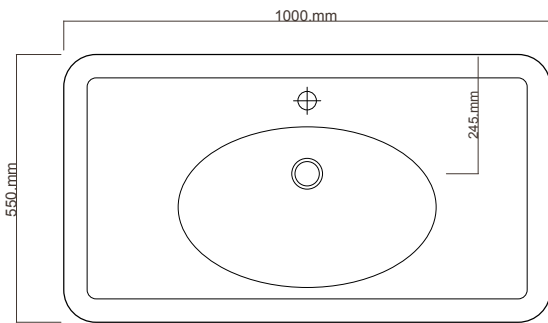

## FEATURES

- Dimensions - W 1000mm x H 590mm x D 550mm
- Available painted White, in Timber Veneer\*, or in your choice of paint colour.^
- The paint used on our products is polyurethane or UV based. It is five times harder and more durable than lacquer finishes.
- Timber veneer finishes are 100% natural, so each have variations in grain and colour. All come stained and sealed with a protective UV finish.
- Soft-close drawers.
- Italian-made, ceramic top.
- NZ-made cabinet

## TECHNICAL DRAWINGS

Top

Back

Front

Side Section

Top Section of Drawer

## NOTES

Drawing indicates the technical measurement only and is not a reflection of how the unit will look. Sizes are nominal only. All drawings in millimeters. Drawings not to scale.