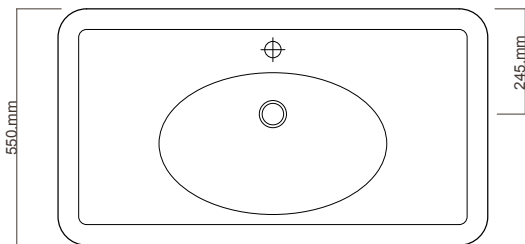

DESCRIPTION

Dolce Vita 1000 - Floor-Standing Vanity, 1 Drawer, 1 Open Shelf, White / Timber Veneer

PRODUCT CODE

DV100 / DV100T

TECHNICAL DRAWINGS

Top

Back

Front

Side Section

Top Section of Drawer

NOTES

Drawing indicates the technical measurement only and is not a reflection of how the unit will look. Sizes are nominal only. All drawings in millimeters. Drawings not to scale.