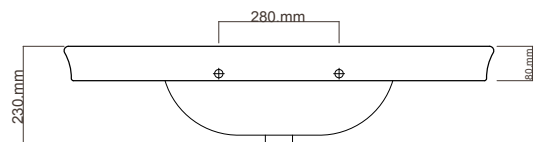

DESCRIPTION

Dolce Vita 1000 - Floor-Standing Vanity, 1 Drawer, 1 Open Shelf, White / Timber Veneer

PRODUCT CODE

DV100 / DV100T

FEATURES

- Dimensions - W 1000mm x H 900mm x D 550mm
- Available painted White, in Timber Veneer*, or in your choice of paint colour.^
- The paint used on our products is polyurethane or UV based. It is five times harder and more durable than lacquer finishes.
- Timber veneer finishes are 100% natural, so each have variations in grain and colour. All come stained and sealed with a protective UV finish.
- Soft-close drawers.
- Italian-made, ceramic top.
- NZ-made cabinet

DESCRIPTION

Dolce Vita 1000 - Floor-Standing Vanity, 1 Drawer, 1 Open Shelf, White / Timber Veneer

PRODUCT CODE

DV100 / DV100T

TECHNICAL DRAWINGS

Top

Back

Front

Side Section

Top Section of Drawer

NOTES

Drawing indicates the technical measurement only and is not a reflection of how the unit will look. Sizes are nominal only. All drawings in millimeters. Drawings not to scale.