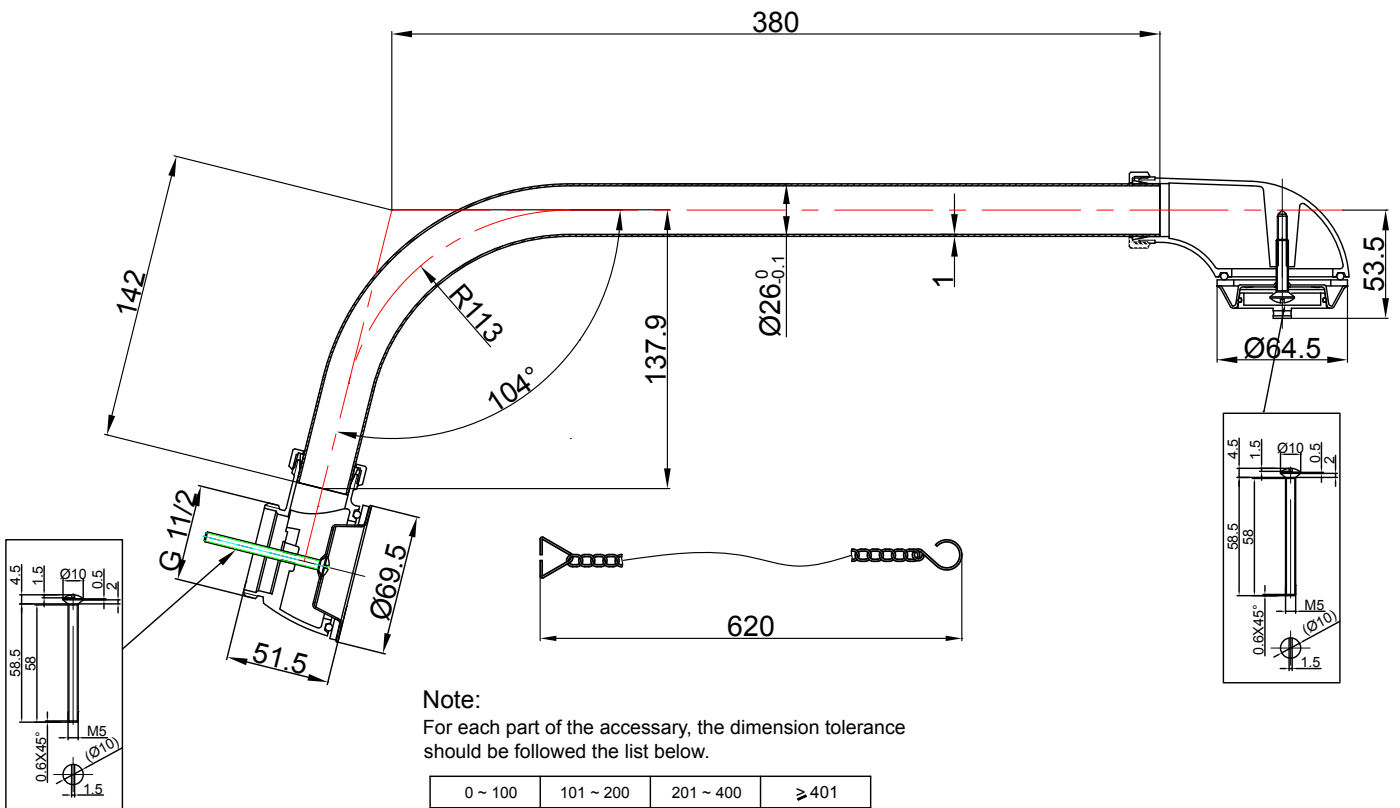

Simply Exclusive
Classically styled bathrooms

Exposed Bath Overflow, Plug and Chain

Code Name
D3209CS Exposed Bath Overflow, Plug and Chain (For Single-Ended Bath)

Finishes: Chrome plated
Product Type: Traditional
Weight: 1.6 kg
Material: bodies are of all brass construction

Compliance / Approvals
N/A

Additional Information
This should be used with baths where the overflow is exposed.
Commonly used with CW3 p-trap and W21 connection pipe.

Note:

For each part of the accessory, the dimension tolerance should be followed the list below.

| 0 ~ 100 | 101 ~ 200 | 201 ~ 400 | ≥ 401 |
|---------|-----------|-----------|-------|
| ±1 | ±2 | ±3 | ±5 |

For the finished assembly, the dimension tolerance should be followed the list below.

| 0 ~ 300 | ≥ 301 |
|---------|-------|
| ±2 | ±5 |