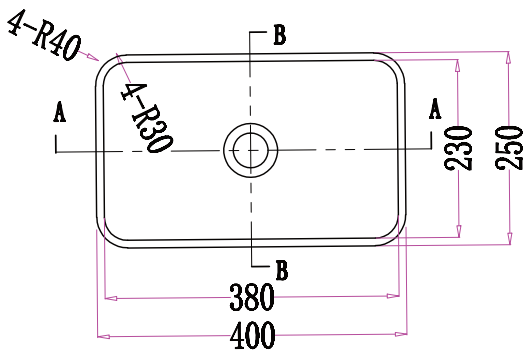

CUBE /

DESCRIPTION

Cube Kordura Counter Top Basin

PRODUCT CODE

CUBE

FEATURES

- Dimensions - W400 x H110 x D250 mm
- Matte White
- Seamless, smooth finish
- Made of solid kordura (Acrylic and resin composite)
- Pair with our Soft Solid Surface, Moode or Tablo Vanities
- Compatible with Soft Solid Slim Vanity

TECHNICAL DRAWINGS

Top View

3D View

Side Section

Front Section

NOTES

See our website for product prices. Drawing indicates the technical measurement only and is not a reflection of how the product will look. Sizes are nominal only. All drawings in millimeters. Drawings not to scale. June 2022.