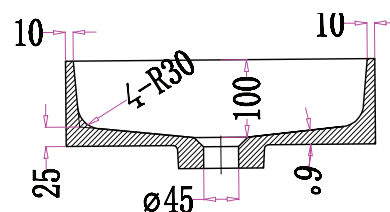

CUBE /

DESCRIPTION

Cube Kordura Counter Top Basin

PRODUCT CODE

CUBE

FEATURES

- Dimensions - W400 x H110 x D250 mm
- Matte White
- Seamless, smooth finish
- Made of solid kordura (Acrylic and resin composite)
- Pair with our Soft Solid Surface, Moode or Tablo Vanities
- Compatible with Soft Solid Slim Vanity

TECHNICAL DRAWINGS

Top View

3D View

Side Section

Front Section

NOTES

See our website for product prices. Drawing indicates the technical measurement only and is not a reflection of how the product will look. Sizes are nominal only. All drawings in millimeters. Drawings not to scale. June 2022.