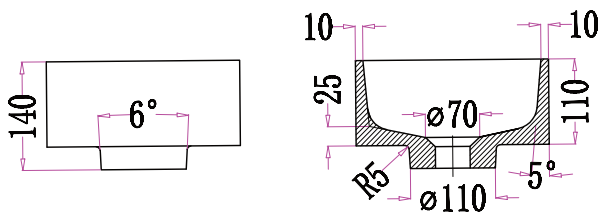

CUBE /

DESCRIPTION

Cube Kordura Counter Top Basin

PRODUCT CODE

CUBE

FEATURES

- Dimensions - W400 x H110 x D250 mm
- Matte White
- Seamless, smooth finish
- Made of solid kordura (Acrylic and resin composite)
- Pair with our Soft Solid Surface, Moode or Tablo Vanities
- Compatible with Soft Solid Slim Vanity

TECHNICAL DRAWINGS

Top View

3D View

Side Section

Front Section

NOTES

See our website for product prices. Drawing indicates the technical measurement only and is not a reflection of how the product will look. Sizes are nominal only. All drawings in millimeters. Drawings not to scale. June 2022.