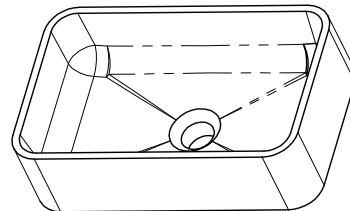

CUBE /

DESCRIPTION

Cube Kordura Counter Top Basin

PRODUCT CODE

CUBE

FEATURES

- Dimensions - W400 x H110 x D250 mm
- Matte White
- Seamless, smooth finish
- Made of solid kordura (Acrylic and resin composite)
- Pair with our Soft Solid Surface, Moode or Tablo Vanities
- Compatible with Soft Solid Slim Vanity

TECHNICAL DRAWINGS

Top View

3D View

Side Section

Front Section

NOTES

See our website for product prices. Drawing indicates the technical measurement only and is not a reflection of how the product will look. Sizes are nominal only. All drawings in millimeters. Drawings not to scale. June 2022.