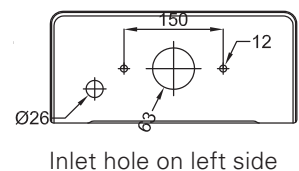

DESCRIPTION

Accessible Close Coupled Toilet Suite with Cistern, White Seat

PRODUCT CODE

COVCCWH

FEATURES

- Dimensions- W375 x H845 x D800 mm
- Toilet suite includes soft close seat, and dual flush cistern. Floor-fix screw and elbow also included.
- Vitreous china, rimless design, glazed rim and trap.
- Removable soft close seat with stainless steel hinges.
- Efficient 4.5/3 litre flush distribution.
- 4 Star WELS rating.
- P-Trap pan, and comes with S-Trap Connector (284.M.30846).
- back left inlet cistern.

TECHNICAL DRAWINGS

Side View of Suite

Front View of Suite

Suite Section of Pan

Top View Pan

Bottom View Pan

Bottom View Cistern

Inlet hole on left side

NOTES

Drawing indicates the technical measurement only and is not a reflection of how the unit will look. Sizes are nominal only. All drawings in millimeters. Drawings not to scale. November 2022.