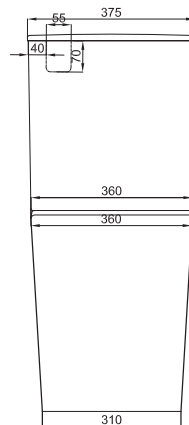

DESCRIPTION

Accessible Close Coupled Toilet Suite with Cistern, White Seat

PRODUCT CODE

COVCCWH

FEATURES

- Dimensions- W375 x H845 x D800 mm
- Toilet suite includes soft close seat, and dual flush cistern. Floor-fix screw and elbow also included.
- Vitreous china, rimless design, glazed rim and trap.
- Removable soft close seat with stainless steel hinges.
- Efficient 4.5/3 litre flush distribution.
- 4 Star WELS rating.
- P-Trap pan, and comes with S-Trap Connector (284.M.30846).
- back left inlet cistern.

TECHNICAL DRAWINGS

Side View of Suite

Front View of Suite

Suite Section of Pan

Top View Pan

Bottom View Pan

Bottom View Cistern

Inlet hole on left side

NOTES

Drawing indicates the technical measurement only and is not a reflection of how the unit will look. Sizes are nominal only. All drawings in millimeters. Drawings not to scale. November 2022.