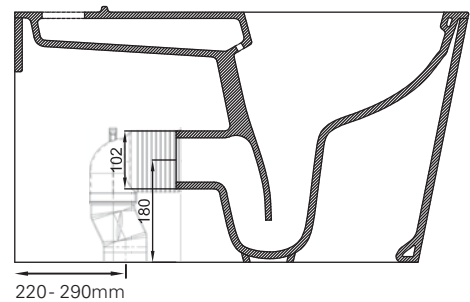

DESCRIPTION

Accessible Close Coupled Toilet Suite with Cistern, White Seat

PRODUCT CODE

COVCCWH

FEATURES

- Dimensions- W375 x H845 x D800 mm
- Toilet suite includes soft close seat, and dual flush cistern. Floor-fix screw and elbow also included.
- Vitreous china, rimless design, glazed rim and trap.
- Removable soft close seat with stainless steel hinges.
- Efficient 4.5/3 litre flush distribution.
- 4 Star WELS rating.
- P-Trap pan, and comes with S-Trap Connector (284.M.30846).
- back left inlet cistern.

TECHNICAL DRAWINGS

Side View of Suite

Front View of Suite

Suite Section of Pan

Top View Pan

Bottom View Pan

Bottom View Cistern

Inlet hole on left side

NOTES

Drawing indicates the technical measurement only and is not a reflection of how the unit will look. Sizes are nominal only. All drawings in millimeters. Drawings not to scale. November 2022.