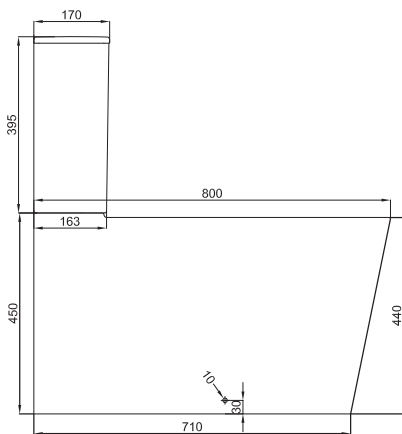

DESCRIPTION

Accessible Close Coupled Toilet Suite with Cistern, White Seat

PRODUCT CODE

COVCCWH

FEATURES

- Dimensions- W375 x H845 x D800 mm
- Toilet suite includes soft close seat, and dual flush cistern. Floor-fix screw and elbow also included.
- Vitreous china, rimless design, glazed rim and trap.
- Removable soft close seat with stainless steel hinges.
- Efficient 4.5/3 litre flush distribution.
- 4 Star WELS rating.
- P-Trap pan, and comes with S-Trap Connector (284.M.30846).
- back left inlet cistern.

TECHNICAL DRAWINGS

Side View of Suite

Front View of Suite

Suite Section of Pan

Top View Pan

Bottom View Pan

Bottom View Cistern

Inlet hole on left side

NOTES

Drawing indicates the technical measurement only and is not a reflection of how the unit will look. Sizes are nominal only. All drawings in millimeters. Drawings not to scale. November 2022.