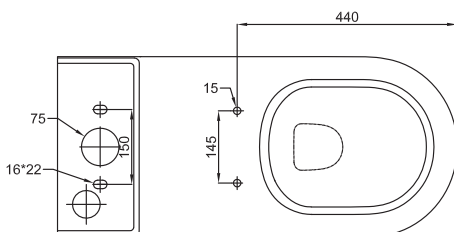

DESCRIPTION

Accessible Close Coupled Toilet Suite with Cistern, White Seat

PRODUCT CODE

COVCCWH

FEATURES

- Dimensions- W375 x H845 x D800 mm
- Toilet suite includes soft close seat, and dual flush cistern. Floor-fix screw and elbow also included.
- Vitreous china, rimless design, glazed rim and trap.
- Removable soft close seat with stainless steel hinges.
- Efficient 4.5/3 litre flush distribution.
- 4 Star WELS rating.
- P-Trap pan, and comes with S-Trap Connector (284.M.30846).
- back left inlet cistern.

TECHNICAL DRAWINGS

Side View of Suite

Front View of Suite

Suite Section of Pan

Top View Pan

Bottom View Pan

Bottom View Cistern

Inlet hole on left side

NOTES

Drawing indicates the technical measurement only and is not a reflection of how the unit will look. Sizes are nominal only. All drawings in millimeters. Drawings not to scale. November 2022.