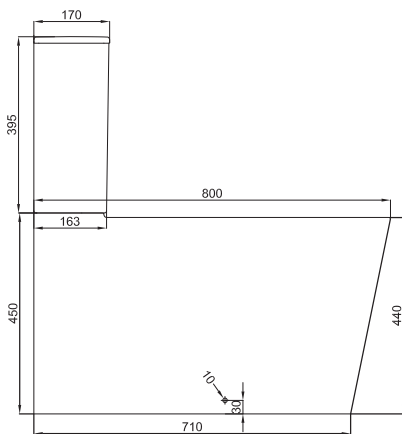

DESCRIPTION

Accessible Close Coupled Toilet Suite with Cistern, Blue

PRODUCT CODE

COVCCBL

FEATURES

- Dimensions- W375 x H845 x D800 mm
- Toilet suite includes soft close seat, and dual flush cistern. Floor-fix screw and elbow also included.
- Vitreous china, rimless design, glazed rim and trap.
- Removable soft close seat with stainless steel hinges.
- Efficient 4.5/3 litre flush distribution.
- 4 Star WELS rating.
- P-Trap pan, and comes with S-Trap Connector (284.M.30846).
- back left inlet cistern.

TECHNICAL DRAWINGS

Side View of Suite

Front View of Suite

Suite Section of Pan

Top View Pan

Bottom View Pan

Bottom View Cistern

Inlet hole on left side

NOTES

Drawing indicates the technical measurement only and is not a reflection of how the unit will look. Sizes are nominal only. All drawings in millimeters. Drawings not to scale. November 2022.