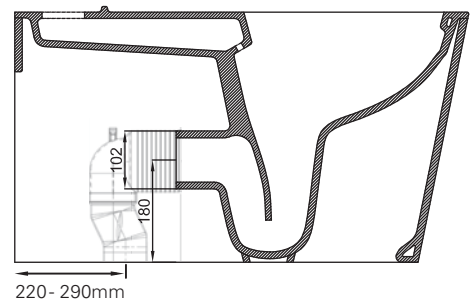

DESCRIPTION

Accessible Close Coupled Toilet Suite with Cistern, Blue

PRODUCT CODE

COVCCBL

FEATURES

- Dimensions- W375 x H845 x D800 mm
- Toilet suite includes soft close seat, and dual flush cistern. Floor-fix screw and elbow also included.
- Vitreous china, rimless design, glazed rim and trap.
- Removable soft close seat with stainless steel hinges.
- Efficient 4.5/3 litre flush distribution.
- 4 Star WELS rating.
- P-Trap pan, and comes with S-Trap Connector (284.M.30846).
- back left inlet cistern.

TECHNICAL DRAWINGS

Side View of Suite

Front View of Suite

Suite Section of Pan

Top View Pan

Bottom View Pan

Bottom View Cistern

Inlet hole on left side

NOTES

Drawing indicates the technical measurement only and is not a reflection of how the unit will look. Sizes are nominal only. All drawings in millimeters. Drawings not to scale. November 2022.