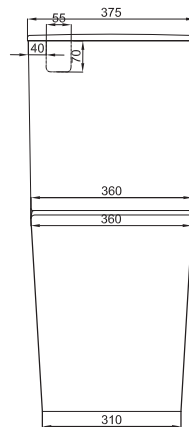

DESCRIPTION

Accessible Close Coupled Toilet Suite with Cistern, Blue

PRODUCT CODE

COVCCBL

FEATURES

- Dimensions- W375 x H845 x D800 mm
- Toilet suite includes soft close seat, and dual flush cistern. Floor-fix screw and elbow also included.
- Vitreous china, rimless design, glazed rim and trap.
- Removable soft close seat with stainless steel hinges.
- Efficient 4.5/3 litre flush distribution.
- 4 Star WELS rating.
- P-Trap pan, and comes with S-Trap Connector (284.M.30846).
- back left inlet cistern.

TECHNICAL DRAWINGS

Side View of Suite

Front View of Suite

Suite Section of Pan

Top View Pan

Bottom View Pan

Bottom View Cistern

Inlet hole on left side

NOTES

Drawing indicates the technical measurement only and is not a reflection of how the unit will look. Sizes are nominal only. All drawings in millimeters. Drawings not to scale. November 2022.