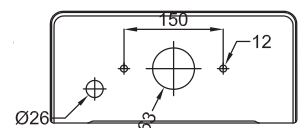

DESCRIPTION

Accessible Close Coupled Toilet Suite with Cistern, Blue

PRODUCT CODE

COVCCBL

FEATURES

- Dimensions- W375 x H845 x D800 mm
- Toilet suite includes soft close seat, and dual flush cistern. Floor-fix screw and elbow also included.
- Vitreous china, rimless design, glazed rim and trap.
- Removable soft close seat with stainless steel hinges.
- Efficient 4.5/3 litre flush distribution.
- 4 Star WELS rating.
- P-Trap pan, and comes with S-Trap Connector (284.M.30846).
- back left inlet cistern.

TECHNICAL DRAWINGS

Side View of Suite

Front View of Suite

Suite Section of Pan

Top View Pan

Bottom View Pan

Bottom View Cistern

Inlet hole on left side

NOTES

Drawing indicates the technical measurement only and is not a reflection of how the unit will look. Sizes are nominal only. All drawings in millimeters. Drawings not to scale. November 2022.