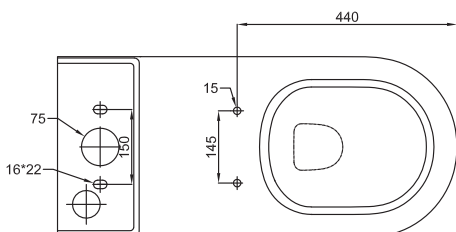

DESCRIPTION

Accessible Close Coupled Toilet Suite with Cistern, Blue

PRODUCT CODE

COVCCBL

FEATURES

- Dimensions- W375 x H845 x D800 mm
- Toilet suite includes soft close seat, and dual flush cistern. Floor-fix screw and elbow also included.
- Vitreous china, rimless design, glazed rim and trap.
- Removable soft close seat with stainless steel hinges.
- Efficient 4.5/3 litre flush distribution.
- 4 Star WELS rating.
- P-Trap pan, and comes with S-Trap Connector (284.M.30846).
- back left inlet cistern.

TECHNICAL DRAWINGS

Side View of Suite

Front View of Suite

Suite Section of Pan

Top View Pan

Bottom View Pan

Bottom View Cistern

Inlet hole on left side

NOTES

Drawing indicates the technical measurement only and is not a reflection of how the unit will look. Sizes are nominal only. All drawings in millimeters. Drawings not to scale. November 2022.