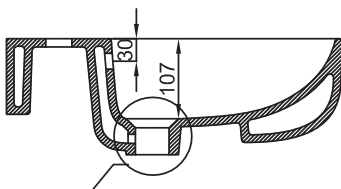

## DESCRIPTION

Cove, Right Side, Wall-Hung Ceramic Basin

## PRODUCT CODE

15.B.40952

Dimensions W 720 x H 195 x D 450 (mm)

Finishes White

Basin Ceramic

- Features
- Soft rounded basin
  - Easy clean ceramic
  - Side ledge for storage
  - Accessible friendly
  - Single taphole
  - Compliant fully integrated overflow

## TECHNICAL DRAWINGS

Top Down

Side

Top Down

Back

## NOTES

\*Additional Cost. Accessories not included. Drawing indicates the technical measurement only and is not a reflection of how the product will look. Sizes are nominal only. All drawings in millimeters. Drawings not to scale. Date. 3/3/24