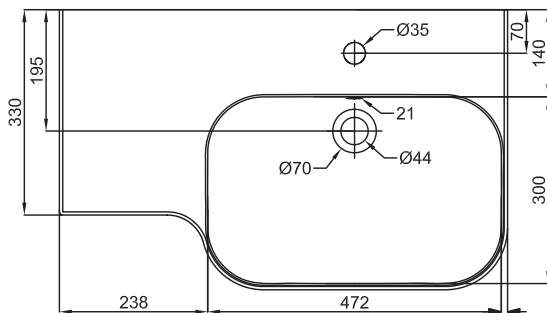

## DESCRIPTION

Cove, Right Side, Wall-Hung Ceramic Basin

## PRODUCT CODE

15.B.40952

Dimensions W 720 x H 195 x D 450 (mm)

Finishes White

Basin Ceramic

- Features
- Soft rounded basin
  - Easy clean ceramic
  - Side ledge for storage
  - Accessible friendly
  - Single taphole
  - Compliant fully integrated overflow

## TECHNICAL DRAWINGS

Top Down

Side

Top Down

Back

## NOTES

\*Additional Cost. Accessories not included. Drawing indicates the technical measurement only and is not a reflection of how the product will look. Sizes are nominal only. All drawings in millimeters. Drawings not to scale. Date. 3/3/24