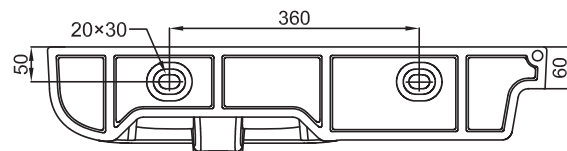

## DESCRIPTION

Cove, Right Side, Wall-Hung Ceramic Basin

## PRODUCT CODE

15.B.40952

Dimensions W 720 x H 195 x D 450 (mm)

Finishes White

Basin Ceramic

- Features
- Soft rounded basin
  - Easy clean ceramic
  - Side ledge for storage
  - Accessible friendly
  - Single taphole
  - Compliant fully integrated overflow

## TECHNICAL DRAWINGS

Top Down

Side

Top Down

Back

## NOTES

\*Additional Cost. Accessories not included. Drawing indicates the technical measurement only and is not a reflection of how the product will look. Sizes are nominal only. All drawings in millimeters. Drawings not to scale. Date. 3/3/24