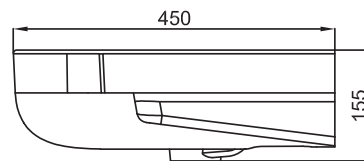

## PRODUCT CODE

15.B.40952

Dimensions W 720 x H 195 x D 450 (mm)

Finishes White

Basin Ceramic

- Features
- Soft rounded basin
  - Easy clean ceramic
  - Side ledge for storage
  - Accessible friendly
  - Single taphole
  - Compliant fully integrated overflow

## TECHNICAL DRAWINGS

Top Down

Side

Top Down

Back