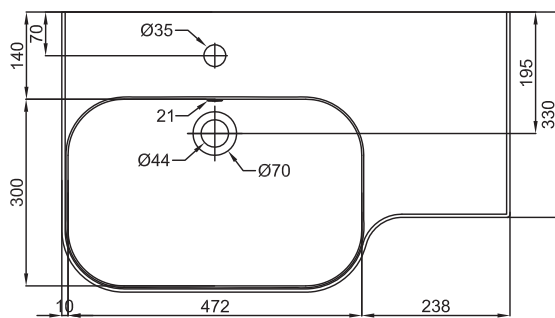

COVE BASIN /

vcbc

DESCRIPTION

Cove, Left Side Wall-Hung Ceramic Basin

PRODUCT CODE

15.B.40953

Dimensions W 720 x H 195 x D 450 (mm)

Finishes White

Basin Ceramic

- Features
- Soft rounded basin
 - Easy clean ceramic
 - Side ledge for storage
 - Accessible friendly
 - Single tap hole
 - Compliant fully integrated overflow

 Accessible Friendly

TECHNICAL DRAWINGS

Top Down

Side

Top Down

Back

NOTES

*Additional Cost. Accessories not included. Drawing indicates the technical measurement only and is not a reflection of how the product will look. Sizes are nominal only. All drawings in millimeters. Drawings not to scale. Date. 3/3/24