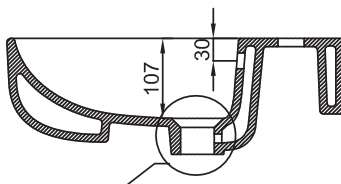

COVE BASIN /

vcbc

DESCRIPTION

Cove, Left Side Wall-Hung Ceramic Basin

PRODUCT CODE

15.B.40953

Dimensions W 720 x H 195 x D 450 (mm)

Finishes White

Basin Ceramic

- Features
- Soft rounded basin
 - Easy clean ceramic
 - Side ledge for storage
 - Accessible friendly
 - Single tap hole
 - Compliant fully integrated overflow

 Accessible Friendly

TECHNICAL DRAWINGS

Top Down

Side

Top Down

Back

NOTES

*Additional Cost. Accessories not included. Drawing indicates the technical measurement only and is not a reflection of how the product will look. Sizes are nominal only. All drawings in millimeters. Drawings not to scale. Date. 3/3/24