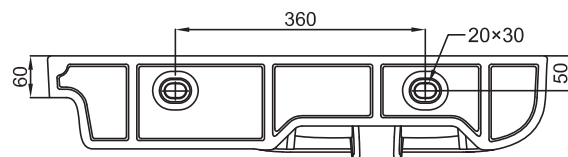

COVE BASIN /

vcbc

DESCRIPTION

Cove, Left Side Wall-Hung Ceramic Basin

PRODUCT CODE

15.B.40953

Dimensions W 720 x H 195 x D 450 (mm)

Finishes White

Basin Ceramic

- Features
- Soft rounded basin
 - Easy clean ceramic
 - Side ledge for storage
 - Accessible friendly
 - Single tap hole
 - Compliant fully integrated overflow

 Accessible Friendly

TECHNICAL DRAWINGS

Top Down

Side

Top Down

Back

NOTES

*Additional Cost. Accessories not included. Drawing indicates the technical measurement only and is not a reflection of how the product will look. Sizes are nominal only. All drawings in millimeters. Drawings not to scale. Date. 3/3/24