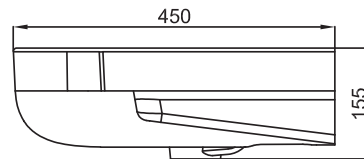

COVE BASIN /

vcbc

DESCRIPTION

Cove, Left Side Wall-Hung Ceramic Basin

PRODUCT CODE

15.B.40953

Dimensions W 720 x H 195 x D 450 (mm)

Finishes White

Basin Ceramic

- Features
- Soft rounded basin
 - Easy clean ceramic
 - Side ledge for storage
 - Accessible friendly
 - Single tap hole
 - Compliant fully integrated overflow

 Accessible Friendly

TECHNICAL DRAWINGS

Top Down

Side

Top Down

Back

NOTES

*Additional Cost. Accessories not included. Drawing indicates the technical measurement only and is not a reflection of how the product will look. Sizes are nominal only. All drawings in millimeters. Drawings not to scale. Date. 3/3/24