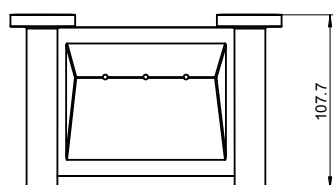

DESCRIPTION

Soap Dish - Bathtub, Chrome Plated

PRODUCT CODE

2050133

FEATURES

- Dimensions - W 168mm x H 40mm x D 108mm
- Sloped base design to avoid soap to slip.
- Wall-hung, chrome finish.
- Easy installation: double pitch screw, hidden attachments.
- Anti-corrosion, long last durability with easy maintenance & impact resistance.
- A comprehensive collection of bathroom accessories with architectonic forms that dominate with their resistance.
- Designed by Cosmic, European top leaders in manufacturing high quality bathroom fittings with a focus on contemporary design and innovation.

TECHNICAL DRAWINGS

Front

Back

Top

NOTES

Drawing indicates the technical measurement only and is not a reflection of how the unit will look. Sizes are nominal only. All drawings in millimeters. Drawings not to scale.