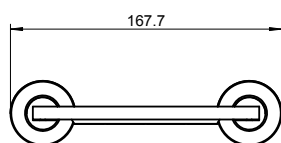

DESCRIPTION

Soap Dish - Bathtub, Chrome Plated

PRODUCT CODE

2050133

FEATURES

- Dimensions - W 168mm x H 40mm x D 108mm
- Sloped base design to avoid soap to slip.
- Wall-hung, chrome finish.
- Easy installation: double pitch screw, hidden attachments.
- Anti-corrosion, long last durability with easy maintenance & impact resistance.
- A comprehensive collection of bathroom accessories with architectonic forms that dominate with their resistance.
- Designed by Cosmic, European top leaders in manufacturing high quality bathroom fittings with a focus on contemporary design and innovation.

TECHNICAL DRAWINGS

Front

Back

Top

NOTES

Drawing indicates the technical measurement only and is not a reflection of how the unit will look. Sizes are nominal only. All drawings in millimeters. Drawings not to scale.