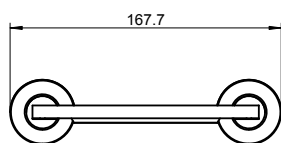

DESCRIPTION

Soap Dish, Chrome Plated

PRODUCT CODE

2050132

FEATURES

- Dimensions - W 168mm x H 40mm x D 108mm
- Sloped base design to avoid soap to slip.
- Wall-hung, chrome finish.
- Easy installation: double pitch screw, hidden attachments.
- Anti-corrosion, long last durability with easy maintenance & impact resistance.
- A comprehensive collection of bathroom accessories with architectonic forms that dominate with their resistance.
- Designed by Cosmic, European top leaders in manufacturing high quality bathroom fittings with a focus on contemporary design and innovation.

TECHNICAL DRAWINGS

Front

Back

Top

NOTES

Drawing indicates the technical measurement only and is not a reflection of how the unit will look. Sizes are nominal only. All drawings in millimeters. Drawings not to scale.