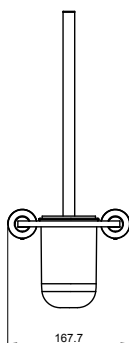

DESCRIPTION

Toilet Brush, Chrome Plated with Sandblasted Glass

PRODUCT CODE

2050100

FEATURES

- Dimensions - W 168mm x H 407mm x D 108mm
- Stores brush hygienically away from the ground and places inside a detachable glass-frosted cup for added sophistication to the accessory.
- Wall-hung, chrome finish.
- Easy installation: double pitch screw, hidden attachments.
- Anti-corrosion, long last durability with easy maintenance & impact resistance.
- A comprehensive collection of bathroom accessories with architectonic forms that dominate with their resistance.
- Designed by Cosmic, European top leaders in manufacturing high quality bathroom fittings with a focus on contemporary design and innovation.

TECHNICAL DRAWINGS

Front

Back

Top

NOTES

Drawing indicates the technical measurement only and is not a reflection of how the unit will look. Sizes are nominal only. All drawings in millimeters. Drawings not to scale.