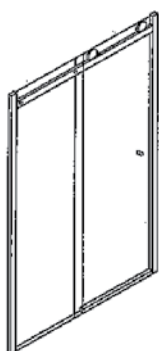

RECTANGULAR

Code	W x H x D
BSF-1290S	1200 x 35 x 900
1B2-1305	1200 x 35 x 1000
BSF-1490C	1400 x 35 x 900
BSF-1490	1400 x 35 x 900
BSF-1600	1600 x 35 x 800
1B2-1304	1600 x 35 x 900
BSF-1780	1700 x 35 x 800
1B2-1342	1700 x 35 x 900
1B2-1343	1700 x 35 x 1000
1B2-1309	1800 x 35 x 900
1B2-1345	1800 x 35 x 1000
1B2-1347	2000 x 35 x 900
1B2-1348	2000 x 35 x 1000

SINGLE