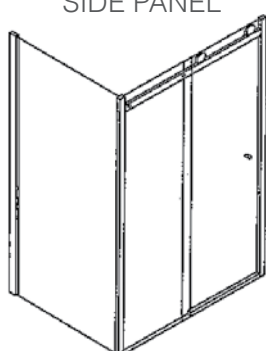

Price includes GST.

SHOWER DOORS

features

- Our thickest 8mm toughened, clear glass
- 20–30mm adjustment for easy fitting
- 3M ultimate glass protection
- Doors can be fitted by themselves or with a side panel
- Tray or tile mounted.
- Power shower proof.
- Reversible design.

Note: double slider can only be fitted in alcove situation.

SIDE PANELS

Silver finish frame.

Code	Width	Adjustment	Height
16.D.11491	900mm	875 - 890	1950
16.D.12143	1000mm	975 - 990	1950

SHOWER TRAYS TO SUIT

VCBC shower trays come with sealing tape and easy clean waste

RECTANGULAR

Code	W x H x D
BSF-1290S	1200 x 35 x 900
1B2-1305	1200 x 35 x 1000
BSF-1490C	1400 x 35 x 900
BSF-1490	1400 x 35 x 900
BSF-1600	1600 x 35 x 800
1B2-1304	1600 x 35 x 900
BSF-1780	1700 x 35 x 800
1B2-1342	1700 x 35 x 900
1B2-1343	1700 x 35 x 1000
1B2-1309	1800 x 35 x 900
1B2-1345	1800 x 35 x 1000
1B2-1347	2000 x 35 x 900
1B2-1348	2000 x 35 x 1000

SINGLE

SINGLE WITH
SIDE PANEL

DOUBLE