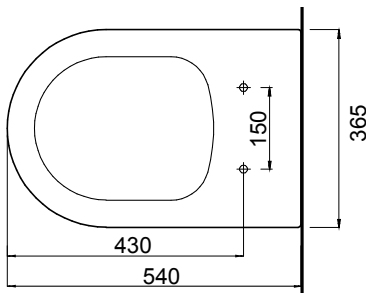

Cascade

vcbc

DESCRIPTION

Cascade Easy Height Rimless Wall-Faced Toilet Suite with In-Wall Cistern

PRODUCT CODE

CAS-143

FEATURES

- Dimensions - W365 x H500 x D540 mm
- Toilet suite includes soft close seat and lid, in-wall cistern and dual flush plate. Floor-fix screw and elbow also included.
- Easy height. Easy clean rimless design.
- Vitreous china with glazed box rim and trap.
- Removable soft close seat with stainless steel hinges.
- Pair with our round or rectangle flush plates, available in White, Chrome High Gloss, Chrome Matt, or Black.
- In-wall cistern comes with adjustable flush valve.
- 6/3 litre flush distribution. 3 Star WELS rating.
- P-Trap pan.

TECHNICAL DRAWINGS

Top

Side Section

Back

NOTES

Drawing indicates the technical measurement only and is not a reflection of how the product will look. Sizes nominal only. Drawings in millimeters, not to scale. August 2019.

In-Wall Cistern

vcbc

DESCRIPTION

In-Wall Cistern

PRODUCT CODE

3D1.1005

FEATURES

- Dimensions - W480 x H735 x D78 mm
- In-wall cistern for floor-standing toilets.
- Comes with adjustable dual flush valve, fit into 90mm walls.
- Pair with our round or rectangle flush plates, available in White, Chrome High Gloss, Chrome Matt, or Black (sold separately).
- 4 Star WELS rating.

vcbc

DESCRIPTION

Round Flush Plates, White / Chrome High Gloss / Chrome Matte / Black

PRODUCT CODE

3D1.1106 / 3D1.1010
3D1.1008 / K5130-23

FEATURES

- Dimensions - W236 x H152 x D8 mm
- Round flush plates for in-wall cisterns