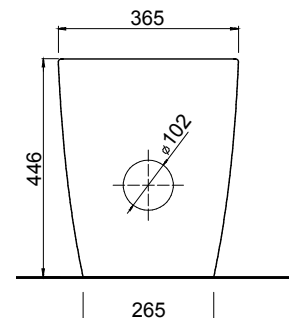

Cascade

vcbc

DESCRIPTION

Cascade Easy Height Rimless Wall-Faced Toilet Suite with In-Wall Cistern

PRODUCT CODE

CAS-143

FEATURES

- Dimensions - W365 x H500 x D540 mm
- Toilet suite includes soft close seat and lid, in-wall cistern and dual flush plate. Floor-fix screw and elbow also included.
- Easy height. Easy clean rimless design.
- Vitreous china with glazed box rim and trap.
- Removable soft close seat with stainless steel hinges.
- Pair with our round or rectangle flush plates, available in White, Chrome High Gloss, Chrome Matt, or Black.
- In-wall cistern comes with adjustable flush valve.
- 6/3 litre flush distribution. 3 Star WELS rating.
- P-Trap pan.

TECHNICAL DRAWINGS

Top

Side Section

Back

NOTES

Drawing indicates the technical measurement only and is not a reflection of how the product will look. Sizes nominal only. Drawings in millimeters, not to scale. August 2019.

In-Wall Cistern

vcbc

DESCRIPTION

In-Wall Cistern

PRODUCT CODE

3D1.1005

FEATURES

- Dimensions - W480 x H735 x D78 mm
- In-wall cistern for floor-standing toilets.
- Comes with adjustable dual flush valve, fit into 90mm walls.
- Pair with our round or rectangle flush plates, available in White, Chrome High Gloss, Chrome Matt, or Black (sold separately).
- 4 Star WELS rating.

vcbc

DESCRIPTION

Round Flush Plates, White / Chrome High Gloss / Chrome Matte / Black

PRODUCT CODE

3D1.1106 / 3D1.1010
3D1.1008 / K5130-23

FEATURES

- Dimensions - W236 x H152 x D8 mm
- Round flush plates for in-wall cisterns