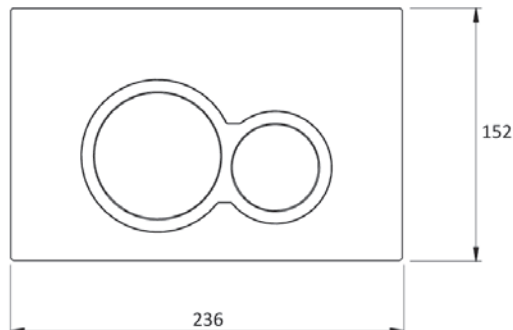

NOTES

*Additional cost. Drawing indicates the technical measurement only and is not a reflection of how the product will look. Sizes nominal only. Drawings in millimeters, not to scale. August 2023.