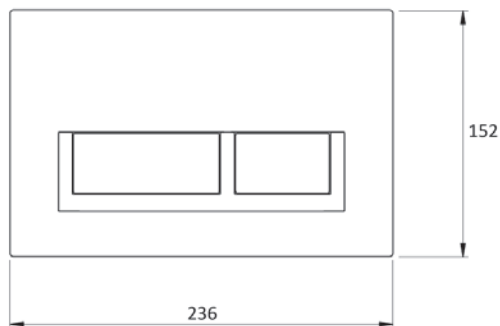

NOTES

*Additional cost. Drawing indicates the technical measurement only and is not a reflection of how the product will look. Sizes nominal only. Drawings in millimeters, not to scale. August 2023.