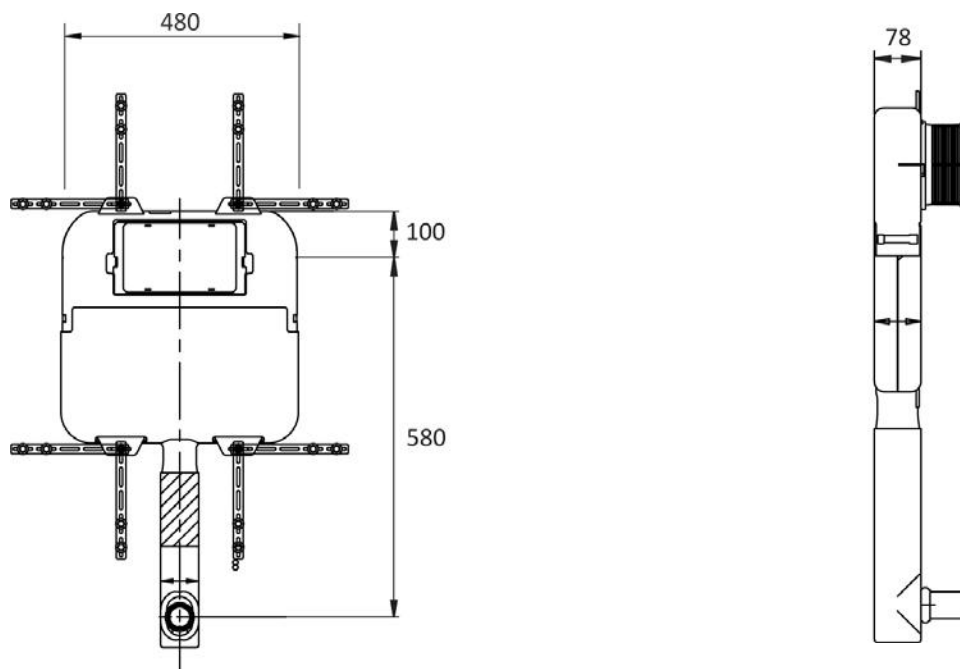

NOTES

Drawing indicates the technical measurement only and is not a reflection of how the product will look. Sizes nominal only. Drawings in millimeters, not to scale. August 2019.