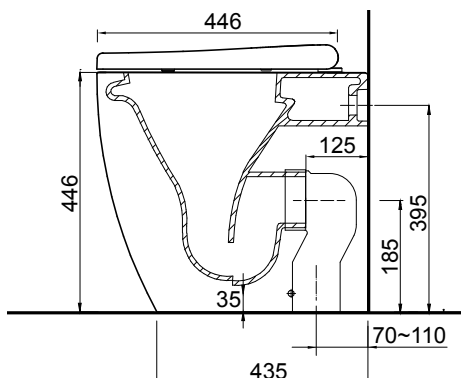

Side Section

Back