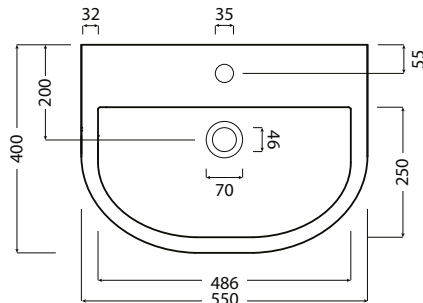

Accessible

vcbbc

Description

Compact Wash Basin 550mm

Product Code

CM.0002

Features

- Dimensions - W 550mm x H 180mm x D 400mm
- Can be pair with Round Semi Pedestal SP.1033 (Sold separately).
- Excludes tapware & accessories.

Technical Drawings

Top

Side Section

Front

Back

Notes

Sizes approximate. All drawings in millimeters. Drawings not to scale.

Drawing indicates the technical measurement only and is not a reflection of how the unit will look.