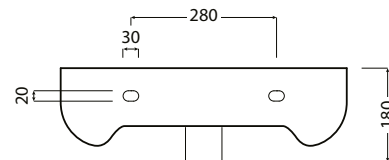

Accessible

vcbbc

Description

Compact Wash Basin 550mm

Product Code

CM.0002

Features

- Dimensions - W 550mm x H 180mm x D 400mm
- Can be pair with Round Semi Pedestal SP.1033 (Sold separately).
- Excludes tapware & accessories.

Technical Drawings

Top

Side Section

Front

Back

Notes

Sizes approximate. All drawings in millimeters. Drawings not to scale.

Drawing indicates the technical measurement only and is not a reflection of how the unit will look.