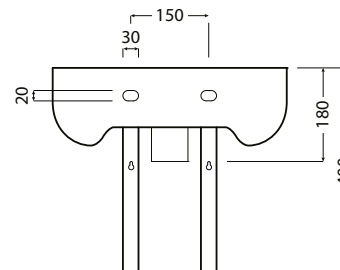

Accessible

vcbbc

Description

Compact Wash Basin 450mm with Round Semi Pedestal, Wall-Hung Basin

Product Code

CM.0001 & SP.1033

Features

- Dimensions - W 450mm x H 400mm x D 400mm
- Excludes tapware & accessories.

Technical Drawings

Top

Side Section

Front

Back

Notes

Sizes approximate. All drawings in millimeters. Drawings not to scale.

Drawing indicates the technical measurement only and is not a reflection of how the unit will look.