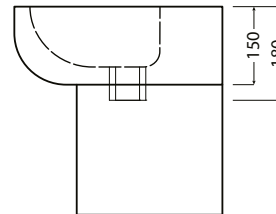

Accessible

vcbbc

Description

Compact Wash Basin 450mm with Round Semi Pedestal, Wall-Hung Basin

Product Code

CM.0001 & SP.1033

Features

- Dimensions - W 450mm x H 400mm x D 400mm
- Excludes tapware & accessories.

Technical Drawings

Top

Side Section

Front

Back

Notes

Sizes approximate. All drawings in millimeters. Drawings not to scale.

Drawing indicates the technical measurement only and is not a reflection of how the unit will look.