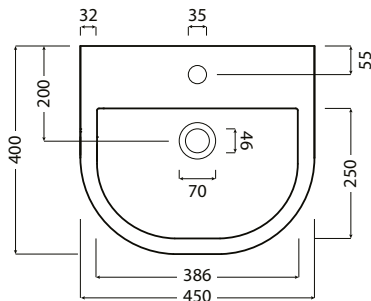

Accessible

vcbbc

Description

Compact Wash Basin 450mm with Round Semi Pedestal, Wall-Hung Basin

Product Code

CM.0001 & SP.1033

Features

- Dimensions - W 450mm x H 400mm x D 400mm
- Excludes tapware & accessories.

Technical Drawings

Top

Side Section

Front

Back

Notes

Sizes approximate. All drawings in millimeters. Drawings not to scale.

Drawing indicates the technical measurement only and is not a reflection of how the unit will look.