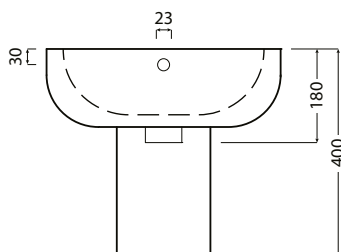

Accessible

vcbbc

Description

Compact Wash Basin 450mm with Round Semi Pedestal, Wall-Hung Basin

Product Code

CM.0001 & SP.1033

Features

- Dimensions - W 450mm x H 400mm x D 400mm
- Excludes tapware & accessories.

Technical Drawings

Top

Side Section

Front

Back

Notes

Sizes approximate. All drawings in millimeters. Drawings not to scale.

Drawing indicates the technical measurement only and is not a reflection of how the unit will look.