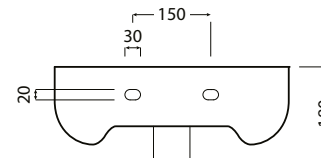

## Features

- Dimensions - W 450mm x H 180mm x D 400mm
- Can be pair with Round Semi Pedestal SP.1033 (Sold separately).
- Excludes tapware & accessories.

## Technical Drawings

Top

Side Section

Front

Back

## Notes

Sizes approximate. All drawings in millimeters. Drawings not to scale.

Drawing indicates the technical measurement only and is not a reflection of how the unit will look.