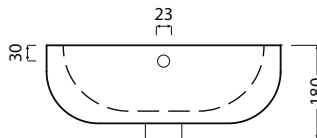

## Features

- Dimensions - W 450mm x H 180mm x D 400mm
- Can be pair with Round Semi Pedestal SP.1033 (Sold separately).
- Excludes tapware & accessories.

## Technical Drawings

Top

Side Section

Front

Back

## Notes

Sizes approximate. All drawings in millimeters. Drawings not to scale.

Drawing indicates the technical measurement only and is not a reflection of how the unit will look.