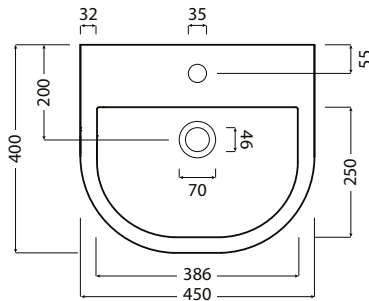

## Description

Compact Wash Basin 450mm

## Features

- Dimensions - W 450mm x H 180mm x D 400mm
- Can be pair with Round Semi Pedestal SP.1033 (Sold separately).
- Excludes tapware & accessories.

## Technical Drawings

Top

Side Section

Front

Back

## Notes

Sizes approximate. All drawings in millimeters. Drawings not to scale.

Drawing indicates the technical measurement only and is not a reflection of how the unit will look.