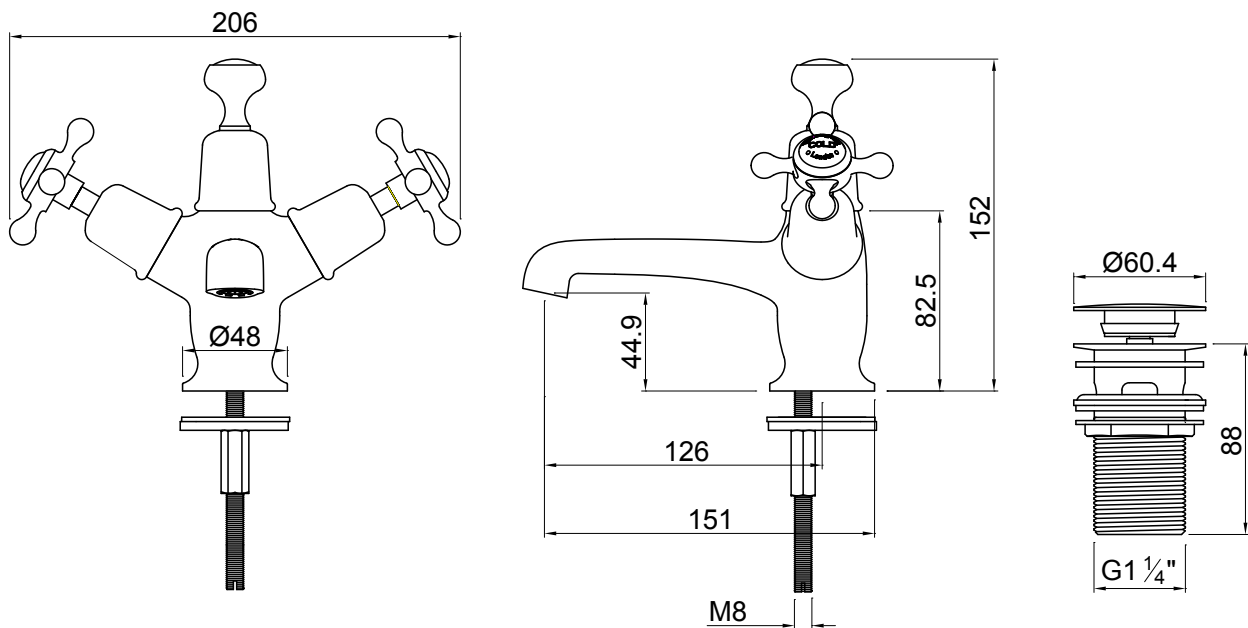

DESCRIPTION

Claremont Basin Mixer with High Central Indice and Click-Clack Push Button Waste

PRODUCT CODE

CL4-C

FEATURES

Dimensions - W 206 x H 152 x D 151 mm

- Brass body, chrome finish
- 1.85 kg (tap)
- Tap valves available with traditional screw down valves or with quarter turn valves. For quarter turn taps simply add 'QT' to the product code.
- White ceramic Claremont tap handles, also available with Kensington tap handles (KE6-C).
- Works with both low and high pressure –
Supplied with flow straightener - this is for use with low water pressure, and neoperl aerator - this is for use with high water pressure.
- 2 star WELS rating

TECHNICAL DRAWINGS

NOTES

Drawing indicates the technical measurement only and is not a reflection of how the unit will look. Sizes are nominal only. All drawings in millimeters. Drawings not to scale. November 2019.