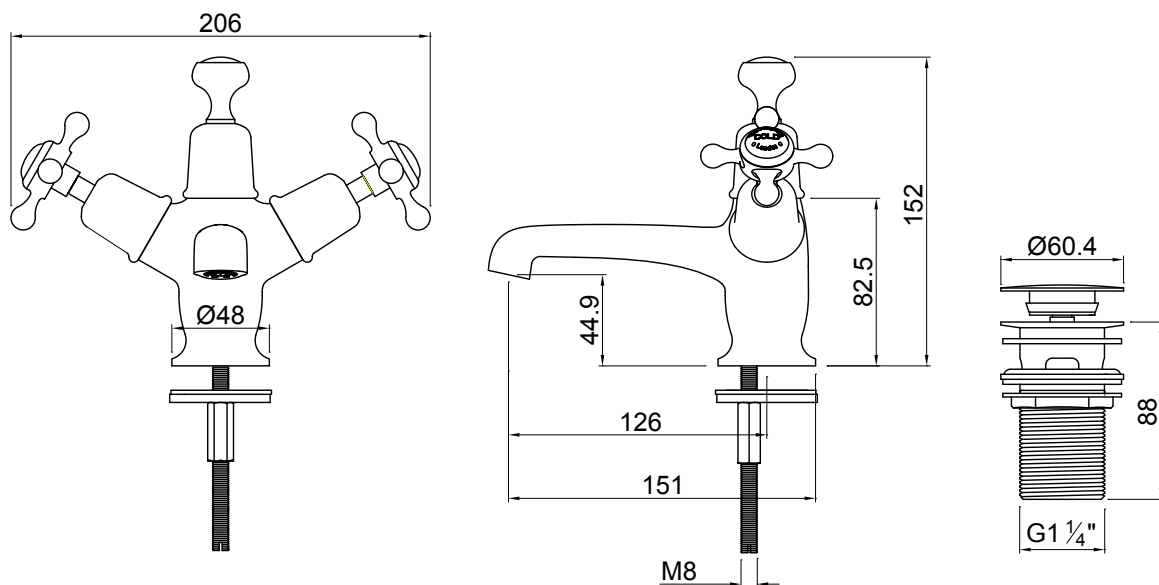

Claremont

Burlington®

DESCRIPTION

Claremont Basin Mixer with High Central Indice and Click-Clack Waste

PRODUCT CODE

CL4-C

FEATURES

- Dimensions - W 206 x H 152 x D 151 mm
- Chrome finish
- For quarter turn taps simply add 'QT' to the product code
- Comes with click-clack waste, also available with pop-up waste
- 2 Star WELS rating
- Available with Claremont or Kensington taps

TECHNICAL DRAWINGS

NOTES

*Non-stock item. Excludes accessories. Drawing indicates the technical measurement only and is not a reflection of how the unit will look. Sizes are nominal only. All drawings in millimeters. Drawings not to scale.