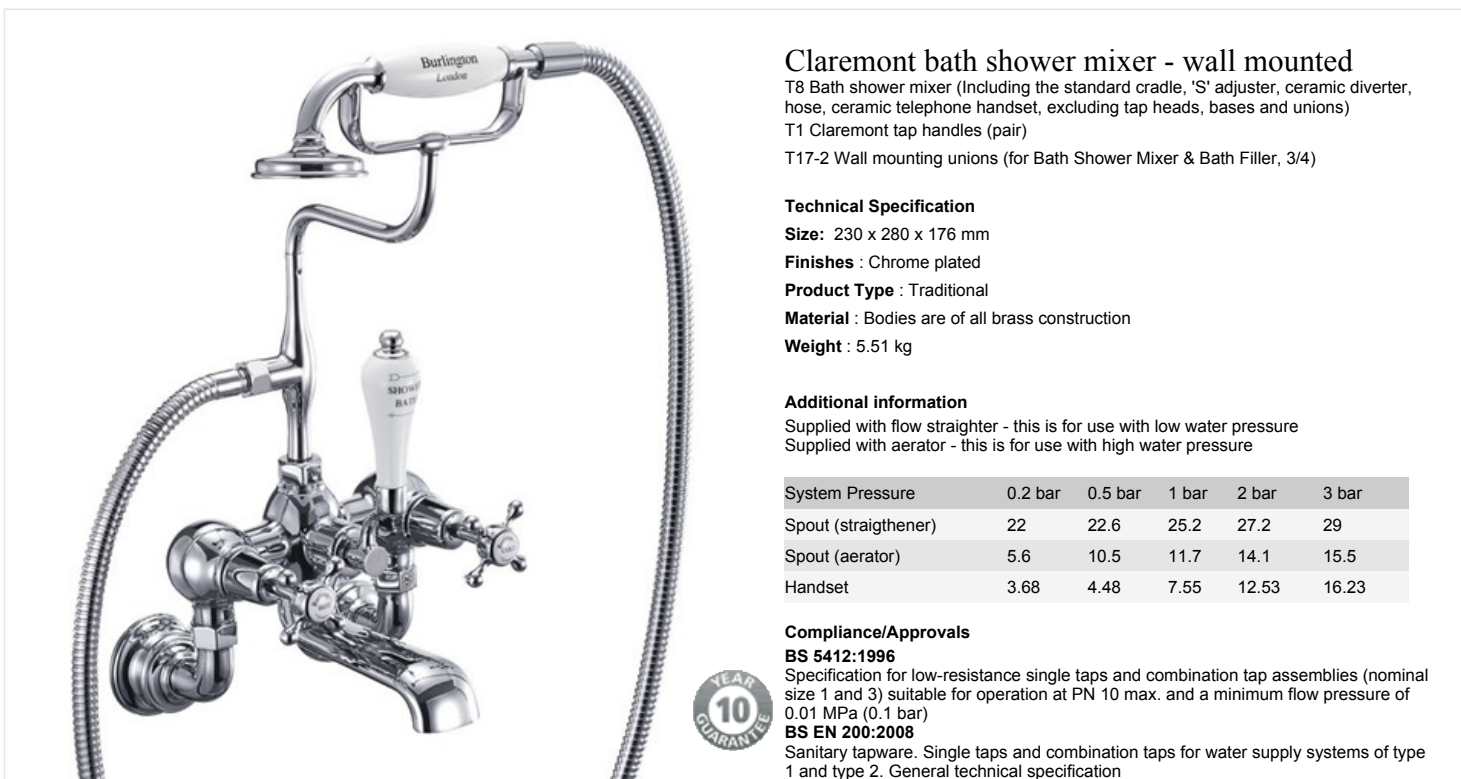

### Claremont bath shower mixer - wall mounted

T8 Bath shower mixer (Including the standard cradle, 'S' adjuster, ceramic diverter, hose, ceramic telephone handset, excluding tap heads, bases and unions)

T1 Claremont tap handles (pair)

T17-2 Wall mounting unions (for Bath Shower Mixer & Bath Filler, 3/4)

#### Technical Specification

**Size:** 230 x 280 x 176 mm

**Finishes :** Chrome plated

**Product Type :** Traditional

**Material :** Bodies are of all brass construction

**Weight :** 5.51 kg