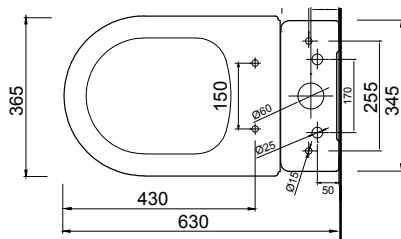

Cascade

vcboc

DESCRIPTION

Cascade Easy Height Rimless Back-To-Wall Toilet Suite with Cistern (284.B.27142)

PRODUCT CODE

CAS-141

FEATURES

- Dimensions - W350 x H835 x D630 mm
- Toilet suite includes soft close seat and lid and dual flush cistern. Floor-fix screw and elbow also included.
- Easy-clean rimless design.
- Vitreous china with glazed box rim and trap.
- Removable soft close seat with stainless steel hinges.
- Easy height.
- Efficient 4.5/3 litre flush distribution.
- 4 Star WELS rating.
- LH/RH bottom inlet.
- P-Trap pan, and comes with S-Trap Connector (284.M.30846).

TECHNICAL DRAWINGS

Top

Back

Side Section

Side Section

NOTES

Drawing indicates the technical measurement only and is not a reflection of how the product will look. Sizes nominal only. Drawings in millimeters, not to scale. August 2019.

Cascade

vcbc

DESCRIPTION

Cascade Easy Height Rimless Back-To-Wall Toilet Suite with Cistern (284.B.31023)

PRODUCT CODE

CAS-141

FEATURES

- Dimensions - W350 x H835 x D630 mm
- Toilet suite includes soft close seat and lid and dual flush cistern. Floor-fix screw and elbow also included.
- Easy-clean rimless design.
- Vitreous china with glazed box rim and trap.
- Removable soft close seat with stainless steel hinges.
- Easy height.
- Efficient 4.5/3 litre flush distribution.
- 4 Star WELS rating.
- Top/back entry inlet cistern.
- P-Trap pan, and comes with S-Trap Connector (284.M.30846).

TECHNICAL DRAWINGS

Top

Front

Side Section

Side Section

NOTES

Drawing indicates the technical measurement only and is not a reflection of how the product will look. Sizes nominal only. Drawings in millimeters, not to scale. August 2019.