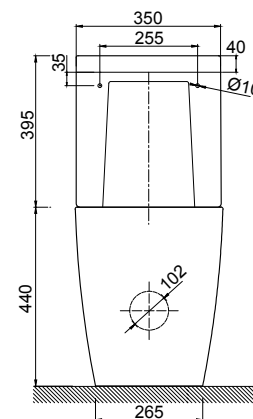

Cascade

vcboc

DESCRIPTION

Cascade Easy Height Rimless Back-To-Wall Toilet Suite with Cistern (284.B.27142)

PRODUCT CODE

CAS-141

FEATURES

- Dimensions - W350 x H835 x D630 mm
- Toilet suite includes soft close seat and lid and dual flush cistern. Floor-fix screw and elbow also included.
- Easy-clean rimless design.
- Vitreous china with glazed box rim and trap.
- Removable soft close seat with stainless steel hinges.
- Easy height.
- Efficient 4.5/3 litre flush distribution.
- 4 Star WELS rating.
- LH/RH bottom inlet.
- P-Trap pan, and comes with S-Trap Connector (284.M.30846).

TECHNICAL DRAWINGS

Top

Back

Side Section

Side Section

NOTES

Drawing indicates the technical measurement only and is not a reflection of how the product will look. Sizes nominal only. Drawings in millimeters, not to scale. August 2019.

Cascade

vcbc

DESCRIPTION

Cascade Easy Height Rimless Back-To-Wall Toilet Suite with Cistern (284.B.31023)

PRODUCT CODE

CAS-141

FEATURES

- Dimensions - W350 x H835 x D630 mm
- Toilet suite includes soft close seat and lid and dual flush cistern. Floor-fix screw and elbow also included.
- Easy-clean rimless design.
- Vitreous china with glazed box rim and trap.
- Removable soft close seat with stainless steel hinges.
- Easy height.
- Efficient 4.5/3 litre flush distribution.
- 4 Star WELS rating.
- Top/back entry inlet cistern.
- P-Trap pan, and comes with S-Trap Connector (284.M.30846).

TECHNICAL DRAWINGS

Top

Front

Side Section

Side Section

NOTES

Drawing indicates the technical measurement only and is not a reflection of how the product will look. Sizes nominal only. Drawings in millimeters, not to scale. August 2019.