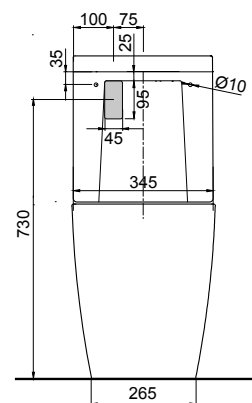

Cascade

vcboc

DESCRIPTION

Cascade Easy Height Rimless Back-To-Wall Toilet Suite with Cistern (284.B.27142)

PRODUCT CODE

CAS-141

FEATURES

- Dimensions - W350 x H835 x D630 mm
- Toilet suite includes soft close seat and lid and dual flush cistern. Floor-fix screw and elbow also included.
- Easy-clean rimless design.
- Vitreous china with glazed box rim and trap.
- Removable soft close seat with stainless steel hinges.
- Easy height.
- Efficient 4.5/3 litre flush distribution.
- 4 Star WELS rating.
- LH/RH bottom inlet.
- P-Trap pan, and comes with S-Trap Connector (284.M.30846).

TECHNICAL DRAWINGS

Top

Back

Side Section

Side Section

NOTES

Drawing indicates the technical measurement only and is not a reflection of how the product will look. Sizes nominal only. Drawings in millimeters, not to scale. August 2019.

Cascade

vcbc

DESCRIPTION

Cascade Easy Height Rimless Back-To-Wall Toilet Suite with Cistern (284.B.31023)

PRODUCT CODE

CAS-141

FEATURES

- Dimensions - W350 x H835 x D630 mm
- Toilet suite includes soft close seat and lid and dual flush cistern. Floor-fix screw and elbow also included.
- Easy-clean rimless design.
- Vitreous china with glazed box rim and trap.
- Removable soft close seat with stainless steel hinges.
- Easy height.
- Efficient 4.5/3 litre flush distribution.
- 4 Star WELS rating.
- Top/back entry inlet cistern.
- P-Trap pan, and comes with S-Trap Connector (284.M.30846).

TECHNICAL DRAWINGS

Top

Front

Side Section

Side Section

NOTES

Drawing indicates the technical measurement only and is not a reflection of how the product will look. Sizes nominal only. Drawings in millimeters, not to scale. August 2019.