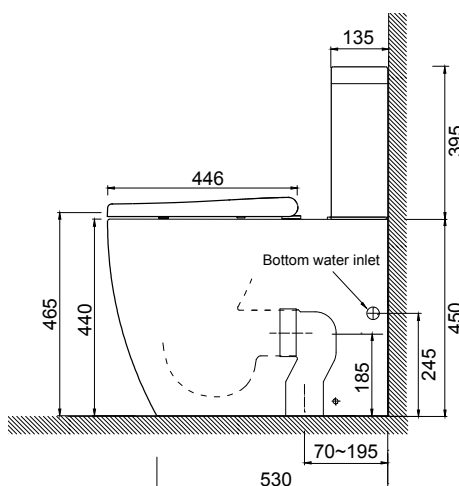

Cascade

vcboc

DESCRIPTION

Cascade Easy Height Rimless Back-To-Wall Toilet Suite with Cistern (284.B.27142)

PRODUCT CODE

CAS-141

FEATURES

- Dimensions - W350 x H835 x D630 mm
- Toilet suite includes soft close seat and lid and dual flush cistern. Floor-fix screw and elbow also included.
- Easy-clean rimless design.
- Vitreous china with glazed box rim and trap.
- Removable soft close seat with stainless steel hinges.
- Easy height.
- Efficient 4.5/3 litre flush distribution.
- 4 Star WELS rating.
- LH/RH bottom inlet.
- P-Trap pan, and comes with S-Trap Connector (284.M.30846).

TECHNICAL DRAWINGS

Top

Back

Side Section

Side Section

NOTES

Drawing indicates the technical measurement only and is not a reflection of how the product will look. Sizes nominal only. Drawings in millimeters, not to scale. August 2019.

Cascade

vcbc

DESCRIPTION

Cascade Easy Height Rimless Back-To-Wall Toilet Suite with Cistern (284.B.31023)

PRODUCT CODE

CAS-141

FEATURES

- Dimensions - W350 x H835 x D630 mm
- Toilet suite includes soft close seat and lid and dual flush cistern. Floor-fix screw and elbow also included.
- Easy-clean rimless design.
- Vitreous china with glazed box rim and trap.
- Removable soft close seat with stainless steel hinges.
- Easy height.
- Efficient 4.5/3 litre flush distribution.
- 4 Star WELS rating.
- Top/back entry inlet cistern.
- P-Trap pan, and comes with S-Trap Connector (284.M.30846).

TECHNICAL DRAWINGS

Top

Front

Side Section

Side Section

NOTES

Drawing indicates the technical measurement only and is not a reflection of how the product will look. Sizes nominal only. Drawings in millimeters, not to scale. August 2019.