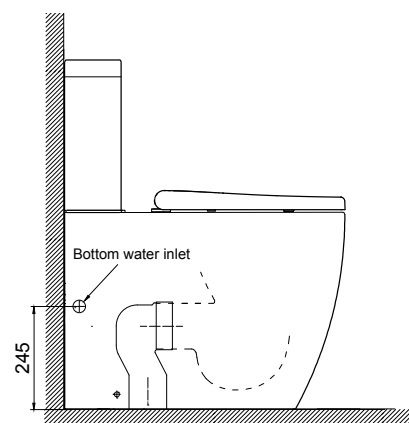

Cascade

vcboc

DESCRIPTION

Cascade Easy Height Rimless Back-To-Wall Toilet Suite with Cistern (284.B.27142)

PRODUCT CODE

CAS-141

FEATURES

- Dimensions - W350 x H835 x D630 mm
- Toilet suite includes soft close seat and lid and dual flush cistern. Floor-fix screw and elbow also included.
- Easy-clean rimless design.
- Vitreous china with glazed box rim and trap.
- Removable soft close seat with stainless steel hinges.
- Easy height.
- Efficient 4.5/3 litre flush distribution.
- 4 Star WELS rating.
- LH/RH bottom inlet.
- P-Trap pan, and comes with S-Trap Connector (284.M.30846).

TECHNICAL DRAWINGS

Top

Back

Side Section

Side Section

NOTES

Drawing indicates the technical measurement only and is not a reflection of how the product will look. Sizes nominal only. Drawings in millimeters, not to scale. August 2019.

Cascade

vcbc

DESCRIPTION

Cascade Easy Height Rimless Back-To-Wall Toilet Suite with Cistern (284.B.31023)

PRODUCT CODE

CAS-141

FEATURES

- Dimensions - W350 x H835 x D630 mm
- Toilet suite includes soft close seat and lid and dual flush cistern. Floor-fix screw and elbow also included.
- Easy-clean rimless design.
- Vitreous china with glazed box rim and trap.
- Removable soft close seat with stainless steel hinges.
- Easy height.
- Efficient 4.5/3 litre flush distribution.
- 4 Star WELS rating.
- Top/back entry inlet cistern.
- P-Trap pan, and comes with S-Trap Connector (284.M.30846).

TECHNICAL DRAWINGS

Top

Front

Side Section

Side Section

NOTES

Drawing indicates the technical measurement only and is not a reflection of how the product will look. Sizes nominal only. Drawings in millimeters, not to scale. August 2019.