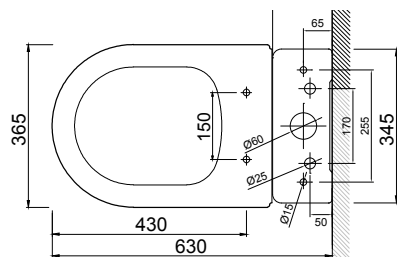

Cascade

vcboc

DESCRIPTION

Cascade Easy Height Rimless Back-To-Wall Toilet Suite with Cistern (284.B.27142)

PRODUCT CODE

CAS-141

FEATURES

- Dimensions - W350 x H835 x D630 mm
- Toilet suite includes soft close seat and lid and dual flush cistern. Floor-fix screw and elbow also included.
- Easy-clean rimless design.
- Vitreous china with glazed box rim and trap.
- Removable soft close seat with stainless steel hinges.
- Easy height.
- Efficient 4.5/3 litre flush distribution.
- 4 Star WELS rating.
- LH/RH bottom inlet.
- P-Trap pan, and comes with S-Trap Connector (284.M.30846).

TECHNICAL DRAWINGS

Top

Back

Side Section

Side Section

NOTES

Drawing indicates the technical measurement only and is not a reflection of how the product will look. Sizes nominal only. Drawings in millimeters, not to scale. August 2019.

Cascade

vcbc

DESCRIPTION

Cascade Easy Height Rimless Back-To-Wall Toilet Suite with Cistern (284.B.31023)

PRODUCT CODE

CAS-141

FEATURES

- Dimensions - W350 x H835 x D630 mm
- Toilet suite includes soft close seat and lid and dual flush cistern. Floor-fix screw and elbow also included.
- Easy-clean rimless design.
- Vitreous china with glazed box rim and trap.
- Removable soft close seat with stainless steel hinges.
- Easy height.
- Efficient 4.5/3 litre flush distribution.
- 4 Star WELS rating.
- Top/back entry inlet cistern.
- P-Trap pan, and comes with S-Trap Connector (284.M.30846).

TECHNICAL DRAWINGS

Top

Front

Side Section

Side Section

NOTES

Drawing indicates the technical measurement only and is not a reflection of how the product will look. Sizes nominal only. Drawings in millimeters, not to scale. August 2019.