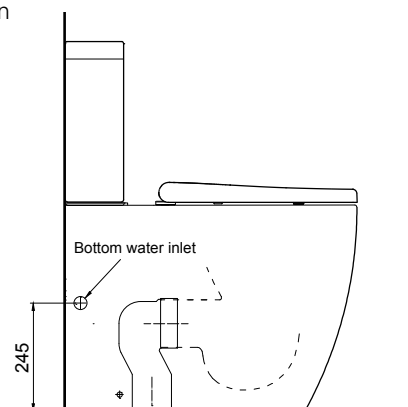

Cascade

vcboc

DESCRIPTION

Cascade Easy Height Rimless Back-To-Wall Toilet Suite with Cistern (284.B.27142)

PRODUCT CODE

CAS-141

FEATURES

- Dimensions - W350 x H835 x D630 mm
- Toilet suite includes soft close seat and lid and dual flush cistern. Floor-fix screw and elbow also included.
- Easy-clean rimless design.
- Vitreous china with glazed box rim and trap.
- Removable soft close seat with stainless steel hinges.
- Easy height.
- Efficient 4.5/3 litre flush distribution.
- 4 Star WELS rating.
- LH/RH bottom inlet.
- P-Trap pan, and comes with S-Trap Connector (284.M.30846).

TECHNICAL DRAWINGS

Top

Back

Side Section

Side Section

NOTES

Drawing indicates the technical measurement only and is not a reflection of how the product will look. Sizes nominal only. Drawings in millimeters, not to scale. August 2019.

Cascade

vcbc

DESCRIPTION

Cascade Easy Height Rimless Back-To-Wall Toilet Suite with Cistern (284.B.31023)

PRODUCT CODE

CAS-141

FEATURES

- Dimensions - W350 x H835 x D630 mm
- Toilet suite includes soft close seat and lid and dual flush cistern. Floor-fix screw and elbow also included.
- Easy-clean rimless design.
- Vitreous china with glazed box rim and trap.
- Removable soft close seat with stainless steel hinges.
- Easy height.
- Efficient 4.5/3 litre flush distribution.
- 4 Star WELS rating.
- Top/back entry inlet cistern.
- P-Trap pan, and comes with S-Trap Connector (284.M.30846).

TECHNICAL DRAWINGS

Top

Front

Side Section

Side Section

NOTES

Drawing indicates the technical measurement only and is not a reflection of how the product will look. Sizes nominal only. Drawings in millimeters, not to scale. August 2019.