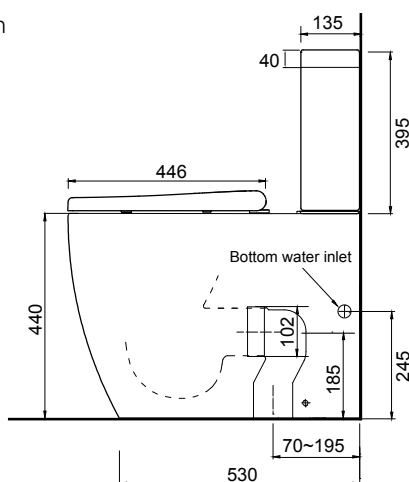

Cascade

vcboc

DESCRIPTION

Cascade Easy Height Rimless Back-To-Wall Toilet Suite with Cistern (284.B.27142)

PRODUCT CODE

CAS-141

FEATURES

- Dimensions - W350 x H835 x D630 mm
- Toilet suite includes soft close seat and lid and dual flush cistern. Floor-fix screw and elbow also included.
- Easy-clean rimless design.
- Vitreous china with glazed box rim and trap.
- Removable soft close seat with stainless steel hinges.
- Easy height.
- Efficient 4.5/3 litre flush distribution.
- 4 Star WELS rating.
- LH/RH bottom inlet.
- P-Trap pan, and comes with S-Trap Connector (284.M.30846).

TECHNICAL DRAWINGS

Top

Back

Side Section

Side Section

NOTES

Drawing indicates the technical measurement only and is not a reflection of how the product will look. Sizes nominal only. Drawings in millimeters, not to scale. August 2019.

Cascade

vcbc

DESCRIPTION

Cascade Easy Height Rimless Back-To-Wall Toilet Suite with Cistern (284.B.31023)

PRODUCT CODE

CAS-141

FEATURES

- Dimensions - W350 x H835 x D630 mm
- Toilet suite includes soft close seat and lid and dual flush cistern. Floor-fix screw and elbow also included.
- Easy-clean rimless design.
- Vitreous china with glazed box rim and trap.
- Removable soft close seat with stainless steel hinges.
- Easy height.
- Efficient 4.5/3 litre flush distribution.
- 4 Star WELS rating.
- Top/back entry inlet cistern.
- P-Trap pan, and comes with S-Trap Connector (284.M.30846).

TECHNICAL DRAWINGS

Top

Front

Side Section

Side Section

NOTES

Drawing indicates the technical measurement only and is not a reflection of how the product will look. Sizes nominal only. Drawings in millimeters, not to scale. August 2019.