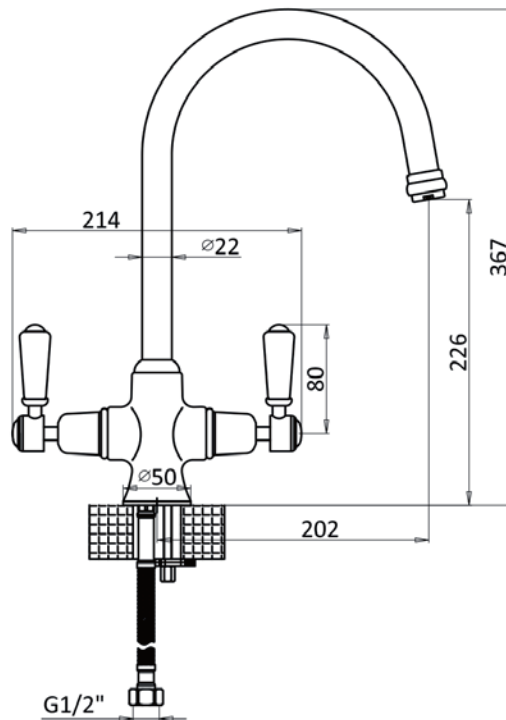

DESCRIPTION

Burlington Gooseneck Laundry Mixer

PRODUCT CODE

156.G.39608

Dimensions W 214 x H 367 x D 238 (mm)

Finish Chrome

Handle Kensington Black Ceramic Handles

Brand Burlington

TECHNICAL DRAWINGS

Side

Front

INSTALLATION

To ensure that the tap works well under low water pressure, the cold water storage tank must be at least 2 meters above the installed position. The maximum static pressure is 10 bar, and operating water pressure is 5 bar. Where the operating water pressure above 5 bar, then a pressure reducing valve must be fitted

NOTES

Accessories not included. Drawing indicates the technical measurement only and is not a reflection of how the product will look. Sizes are nominal only. All drawings in millimeters. Drawings not to scale. November 2023.