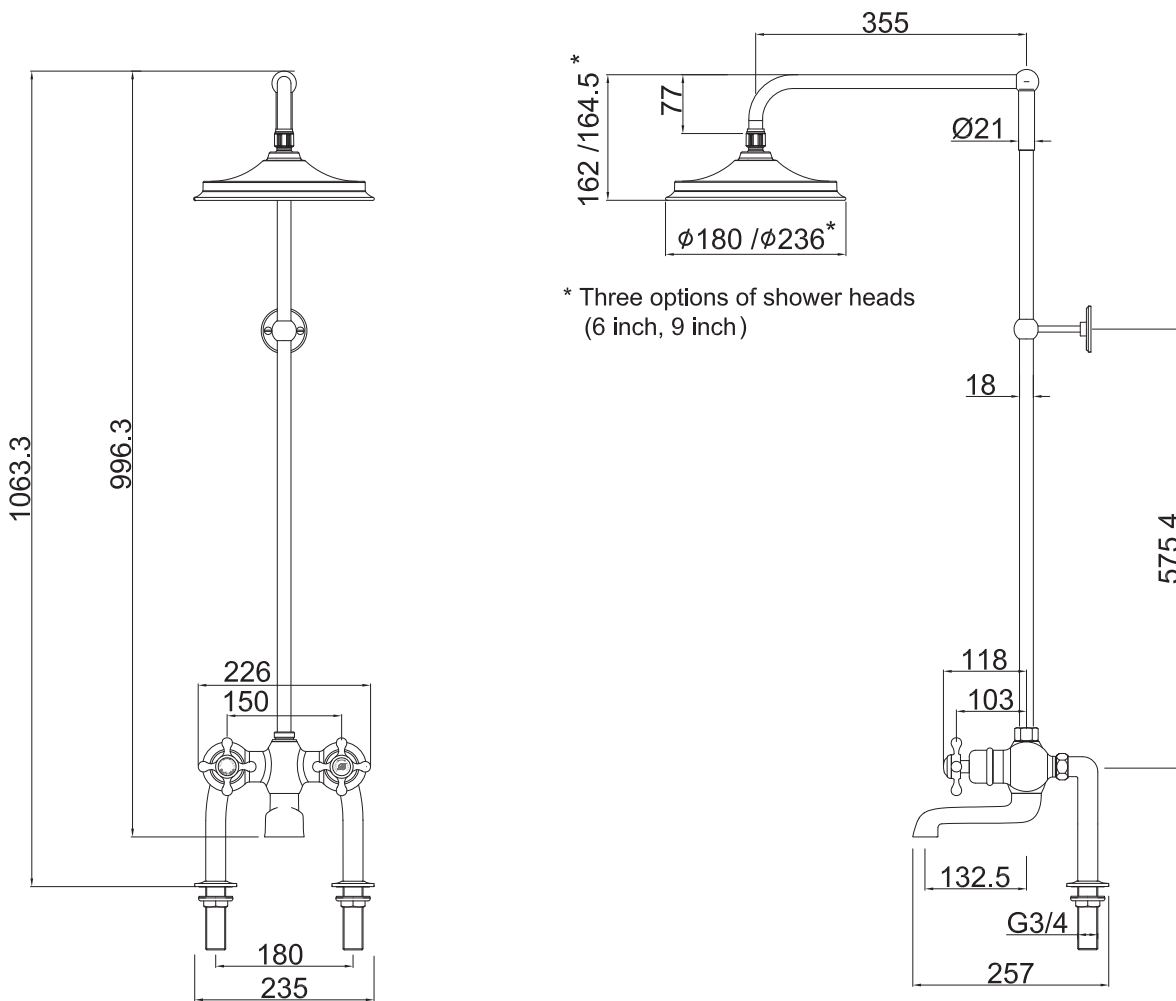

Tay

DESCRIPTION

Tay Thermostatic Shower with Standard Rigid Riser

Burlington®

PRODUCT CODE

BT2DS

FEATURES

- Dimensions - W235 x H1063.3 x D355 (Excludes shower rose) mm
- Thermostatic two outlet twin control bath mixer valve with independent flow diverter and temperature controls.
- 1 Star WELS rating.
- Traditional brass body and Claremont handles, with white indices.
- Brass bath spout with swivel function available.
- Deck mounted 18mm diameter vertical brass shower riser 355mm.
- Adjustable swivel shower arm (*Shower head 6" or 9" Airbust sold separately).

TECHNICAL DRAWINGS

* Three options of shower heads (6 inch, 9 inch)

*This dimension is recommended dimension without cutting the riser. The installer should make the final decision depending on the onsite situation.

NOTES

*Non stock item. Drawing indicates the technical measurement only and is not a reflection of how the product will look. Sizes are nominal only. All drawings in millimeters. Drawings not to scale. Excludes accessories. September 2021.