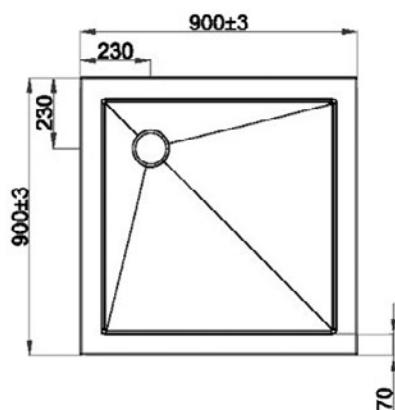

# SQUARE SHOWER TRAY

BSF-9090S

vcboc  
FOR BATHROOMS

NB: Drawings indicate the technical measurements only and is not a reflection of how the unit will look.

## BSF-9090S SQUARE SHOWER TRAY

- Dimensions - W 900mm H 35mm D 900mm
- Our range of light weight shower trays have been designed with the best quality materials and a contemporary look.
- All trays come with an easy clean waste & sealing tape.