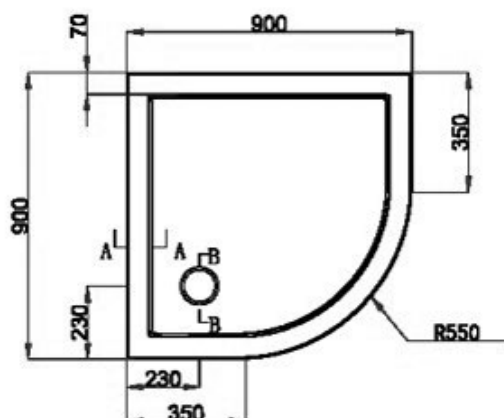

# QUADRANT SHOWER TRAY

BSF-9090R

vcboc  
FOR BATHROOMS

NB: Drawings indicate the technical measurements only and is not a reflection of how the unit will look.

## BSF-9090R QUADRANT SHOWER TRAY

- Dimensions - W 900mm H 35mm D 900mm
- Our range of light weight shower trays have been designed with the best quality materials and a contemporary look.
- All trays come with an easy clean waste & sealing tape.
- Only available as a right hand curve.