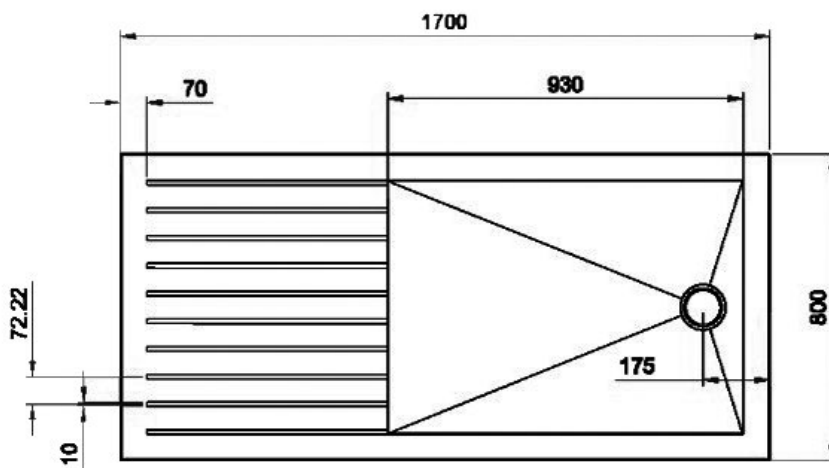

WALK IN SHOWER TRAY

BSF-1780

vcboc
FOR BATHROOMS

NB: Drawings indicate the technical measurements only and is not a reflection of how the unit will look.

BSF-1780 WALK IN SHOWER TRAY

- Dimensions - W1700mm H 35mm D 800mm
- Our range of light weight shower trays have been designed with the best quality materials and a contemporary look.
- All trays come with an easy clean waste & sealing tape.