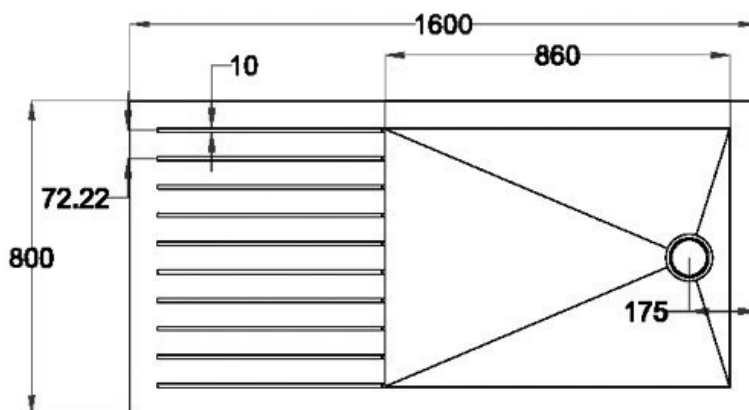

WALK IN SHOWER TRAY

BSF-1600

vcboc
FOR BATHROOMS

NB: Drawings indicate the technical measurements only and is not a reflection of how the unit will look.

BSF-1600 WALK IN SHOWER TRAY

- Dimensions - W1600mm H 35mm D 800mm
- Our range of light weight shower trays have been designed with the best quality materials and a contemporary look.
- All trays come with an easy clean waste & sealing tape.