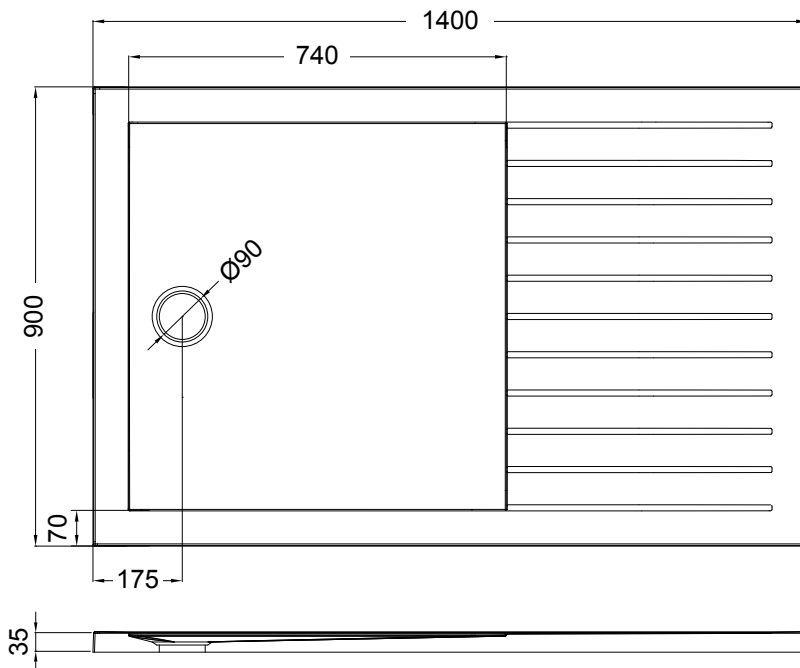

Acrylic Shower Tray

vcbc

DESCRIPTION

Walk-in Shower Tray - 1400 x 900

PRODUCT CODE

BSF-1490

FEATURES

- Dimensions - W1400mm x H35mm x D900mm
- Lightweight anti-bacterial acrylic shower tray designed with the best quality materials and a contemporary look.
- Designed to suit a range of shower configurations and enclosures, these superior slimline trays are built to last with impeccable strength.
- Comes with an easy clean waste, sealing tape and acrylic upstands on two sides.
- All trays are reinforced with a steel frame and then filled with foam to reduce "creaks".
- 90mm waste diameter
- Underside of tray pre-marked for fitting of feet

TECHNICAL DRAWINGS

NOTES

Drawing indicates the technical measurement only and is not a reflection of how the unit will look. Sizes are nominal only. All drawings in millimeters. Drawings not to scale.

MICHEL CÉSAR
VCBC
BURLINGTON
LAUNDRY