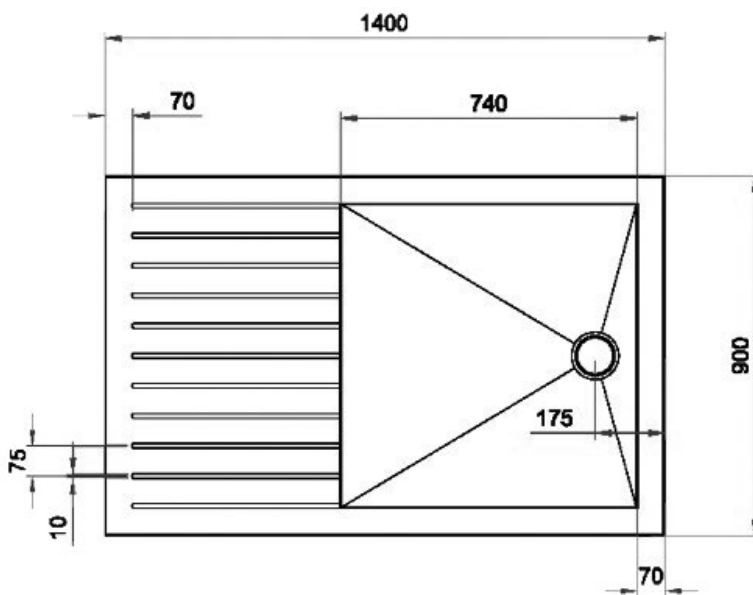

WALK IN SHOWER TRAY

BSF-1490

vcboc
FOR BATHROOMS

NB: Drawings indicate the technical measurements only and is not a reflection of how the unit will look.

BSF-1490 WALK IN SHOWER TRAY

- Dimensions - W1400mm H 35mm D 900mm
- Our range of light weight shower trays have been designed with the best quality materials and a contemporary look.
- All trays come with an easy clean waste & sealing tape.