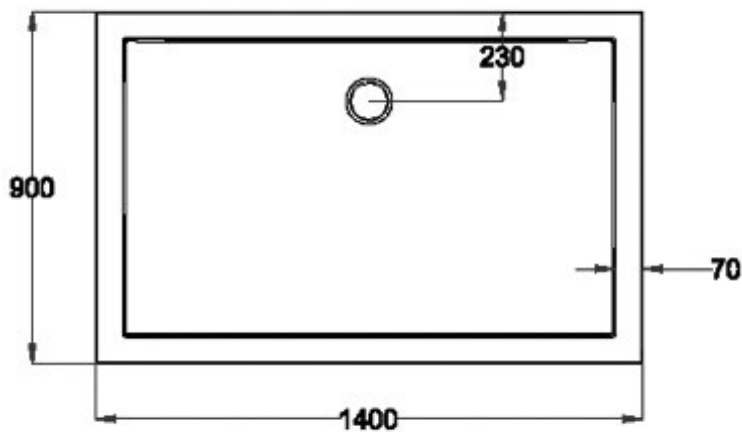

RECTANGLE SHOWER TRAY

BSF-1490C

vcloc
FOR BATHROOMS

NB: Drawings indicate the technical measurements only and is not a reflection of how the unit will look.

BSF-1490C RECTANGLE SHOWER TRAY

- Dimensions - W1400mm H 35mm D 900mm
- Our range of light weight shower trays have been designed with the best quality materials and a contemporary look.
- All trays come with an easy clean waste & sealing tape.