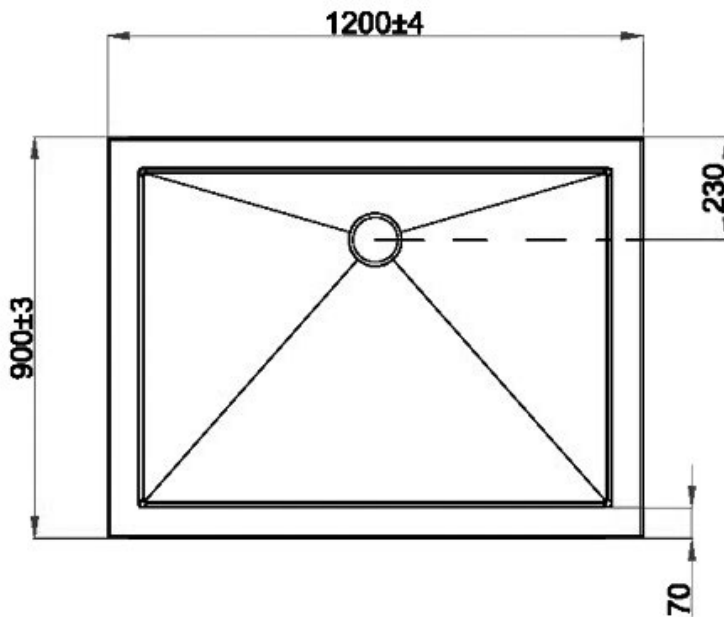

# RECTANGLE SHOWER TRAY

BSF-1290S

vcloc  
FOR BATHROOMS

NB: Drawings indicate the technical measurements only and is not a reflection of how the unit will look.

## BSF-1290S RECTANGLE SHOWER TRAY

- Dimensions - W1200mm H 35mm D 900mm
- Our range of light weight shower trays have been designed with the best quality materials and a contemporary look.
- All trays come with an easy clean waste & sealing tape.