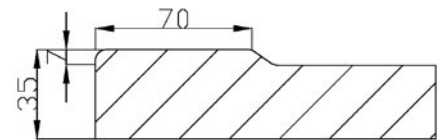

# RECTANGLE SHOWER TRAY

BSF-1290S

vcloc  
FOR BATHROOMS

NB: Drawings indicate the technical measurements only and is not a reflection of how the unit will look.

## BSF-1290S RECTANGLE SHOWER TRAY

- Dimensions - W1200mm H 35mm D 900mm
- Our range of light weight shower trays have been designed with the best quality materials and a contemporary look.
- All trays come with an easy clean waste & sealing tape.