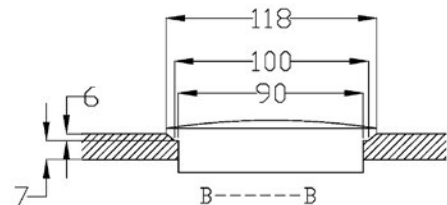

# RECTANGLE SHOWER TRAY

BSF-1290S

vcloc  
FOR BATHROOMS

NB: Drawings indicate the technical measurements only and is not a reflection of how the unit will look.

## BSF-1290S RECTANGLE SHOWER TRAY

- Dimensions - W1200mm H 35mm D 900mm
- Our range of light weight shower trays have been designed with the best quality materials and a contemporary look.
- All trays come with an easy clean waste & sealing tape.