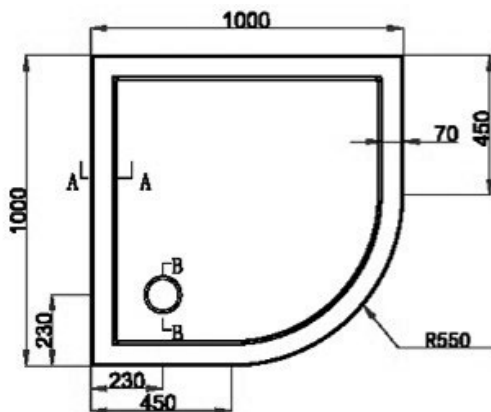

QUADRANT SHOWER TRAY

BSF-1000R

NB: Drawings indicate the technical measurements only and is not a reflection of how the unit will look.

BSF-1000R QUADRANT SHOWER TRAY

- Dimensions - W1000mm H 35mm D 1000mm
- Our range of light weight shower trays have been designed with the best quality materials and a contemporary look.
- All trays come with an easy clean waste & sealing tape.
- Only available as a right hand curve.