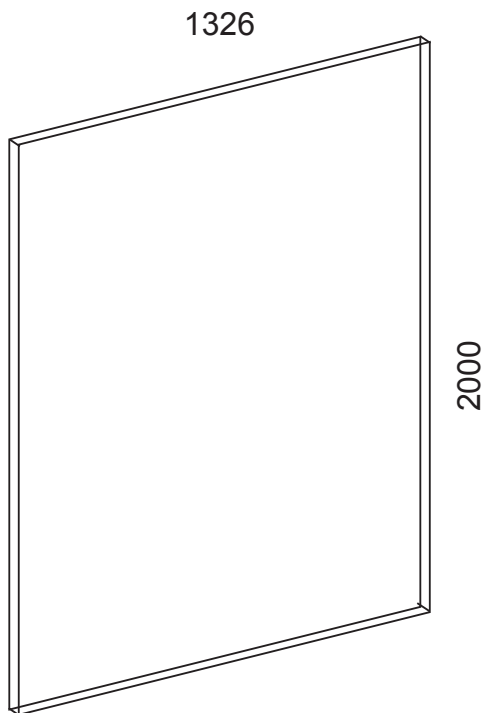

Assisi Walk-In Shower

vcbc

DESCRIPTION

Assisi Glass Front Screen - 1400mm

PRODUCT CODE

BOX 3

FEATURES

- Dimensions - W1326 x H2000 x D8 mm
- Available in 3 sizes: 1000mm, 1200mm and 1400mm.
- 8mm toughened safety glass with 3M Ultimate Glass Protection System.

TECHNICAL DRAWINGS

Front

NOTES

Drawing indicates the technical measurement only and is not a reflection of how the unit will look. Sizes are nominal only. All drawings in millimeters. Drawings not to scale. September 2019.