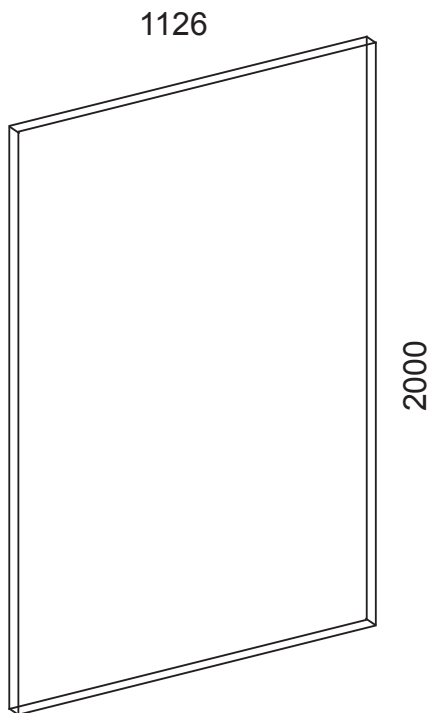

Assisi Walk-In Shower

vcbc

DESCRIPTION

Assisi Glass Front Screen - 1200mm

PRODUCT CODE

BOX 2

FEATURES

- Dimensions - W1126 x H2000 x D8 mm
- Available in 3 sizes: 1000mm, 1200mm and 1400mm.
- 8mm toughened safety glass with 3M Ultimate Glass Protection System.

TECHNICAL DRAWINGS

Front

NOTES

Drawing indicates the technical measurement only and is not a reflection of how the unit will look. Sizes are nominal only. All drawings in millimeters. Drawings not to scale. September 2019.