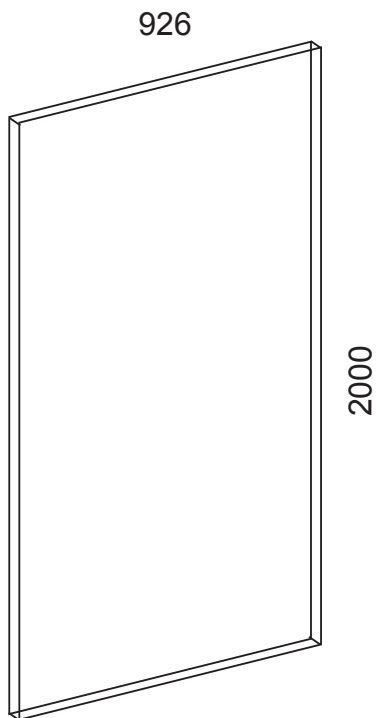

## DESCRIPTION

Assisi Glass Front Screen - 1000mm

## FEATURES

- Dimensions - W926 x H2000 x D8 mm
- Available in 3 sizes: 1000mm, 1200mm and 1400mm.
- 8mm toughened safety glass with 3M Ultimate Glass Protection System.

## NOTES

Drawing indicates the technical measurement only and is not a reflection of how the unit will look. Sizes are nominal only. All drawings in millimeters. Drawings not to scale. September 2019.