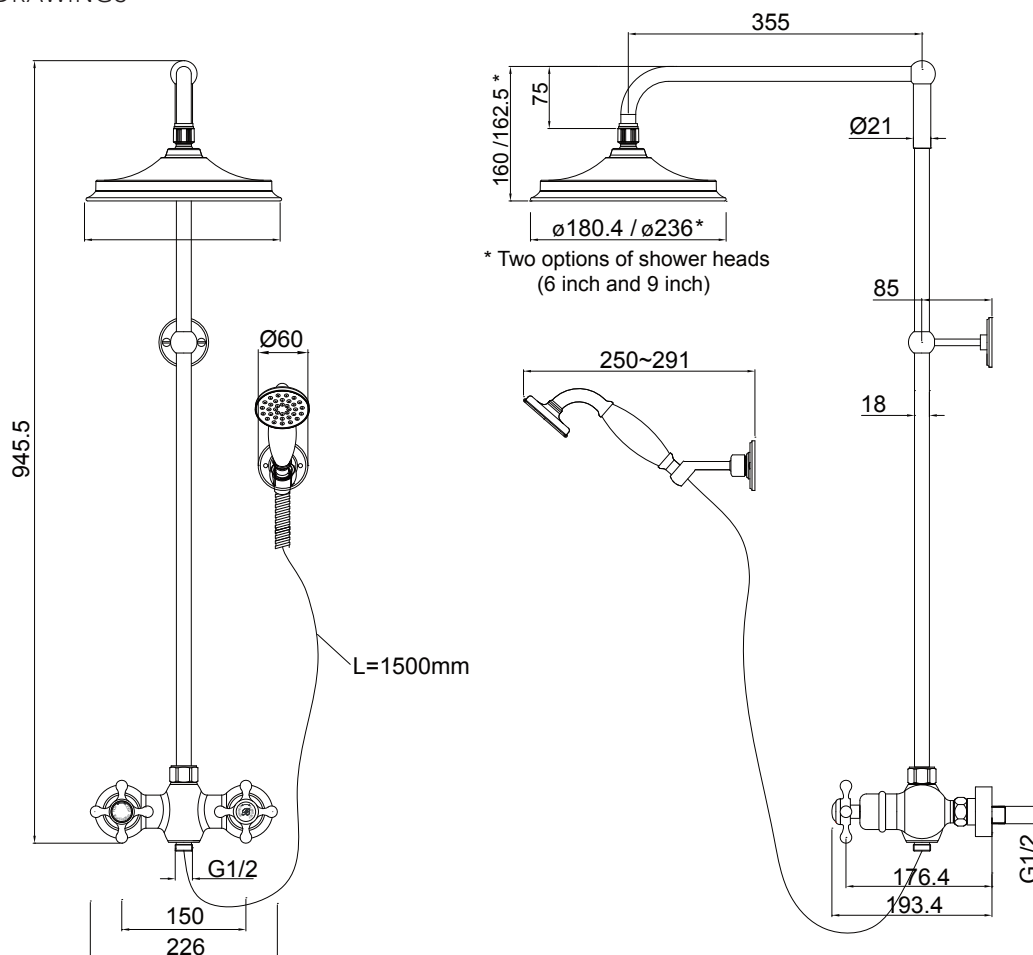

DESCRIPTION

Eden Thermostatic Shower with Standard Rigid Riser

PRODUCT CODE

BEF2S BLA

FEATURES

- Dimensions - W226 x H945.5 x D355 (Excludes shower rose) mm
- Eden Thermostatic Exposed Shower Bar Valve Two Outlet, Swivel Shower Arm, Handset & Holder with Hose with Standard Rigid Riser (Airburst shower head pictured, sold separately in 6" or 9").
- Traditional brass body, Claremont handles, with black ceramic indices
- Adjustable wall bracket, 1500mm shower hose, and handset with ceramic handle
- 18mm diameter vertical brass shower riser
- 355mm adjustable swivel shower arm
- Shower head has anti-limescale silicon nipples.
- Large bore shower hose (11mm)
- Hot & cold inlet 15mm

TECHNICAL DRAWINGS

NOTES

*Non stock item. Drawing indicates the technical measurement only and is not a reflection of how the product will look. Sizes are nominal only. All drawings in millimeters. Drawings not to scale. Excludes accessories. December 2018.