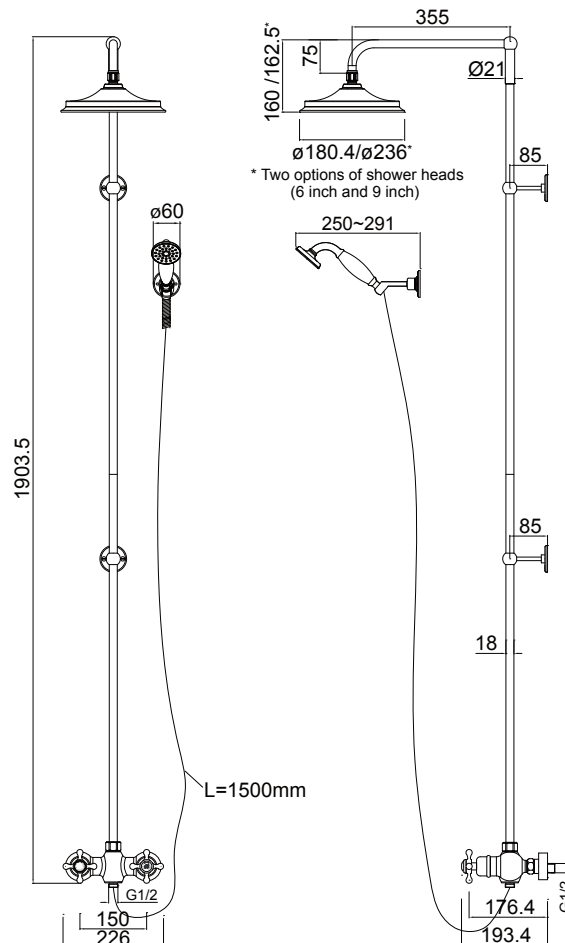

## DESCRIPTION

Eden Thermostatic Shower with Extended Rigid Riser

PRODUCT CODE

BEF2S.EXT

## FEATURES

- Dimensions - W226 x H1903 x D355 (Excludes shower rose) mm
- Eden Thermostatic Exposed Shower Bar Valve Two Outlet, Swivel Shower Arm, Handset & Holder with Hose with Extended Rigid Riser (Airburst shower head pictured, sold separately in 6" or 9").
- Traditional brass body, Claremont handles, with ceramic indices (available in black or white)
- Adjustable wall bracket, 1500mm shower hose, and handset with ceramic handle
- 18mm diameter vertical brass shower riser
- 355mm adjustable swivel shower arm
- Shower head has anti-limescale silicon nipples.
- Large bore shower hose (11mm)
- Hot & cold inlet 15mm

## TECHNICAL DRAWINGS

## NOTES

\*Non stock item. Drawing indicates the technical measurement only and is not a reflection of how the product will look. Sizes are nominal only. All drawings in millimeters. Drawings not to scale. Excludes accessories. December 2018.