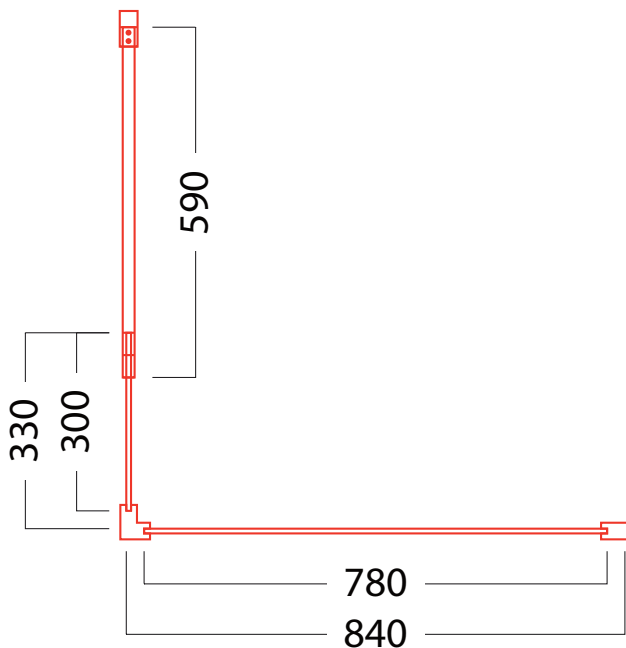

Assisi Walk-In Shower

vcbc

DESCRIPTION

Assisi Glass Front Screen & Return Panel

PRODUCT CODE

BC9G-A

FEATURES

- Dimensions - W840 x H2000 x D900 mm
- Includes 840mm glass front screen with 330mm glass return panel, wall profile and support bar set.
- 8mm toughened safety glass with 3M Ultimate Glass Protection System.

TECHNICAL DRAWINGS

Top

NOTES

Drawing indicates the technical measurement only and is not a reflection of how the unit will look. Sizes are nominal only. All drawings in millimeters. Drawings not to scale. September 2019.