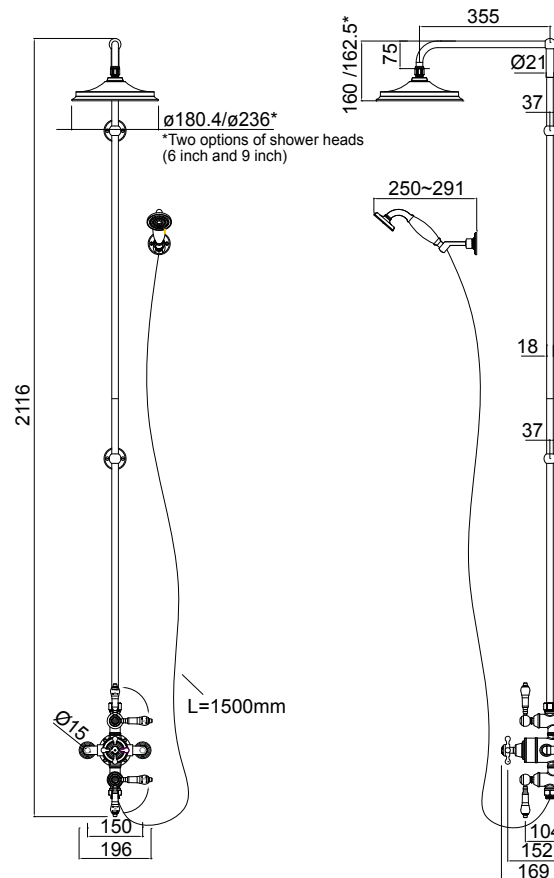

DESCRIPTION

Avon Thermostatic Shower with Extended Vertical Riser and 6" / 9" Shower Head

PRODUCT CODE

BAF3S.EXT / V16 / V17

FEATURES

- Dimensions - W196 x H2116 x D510 mm
- Avon Thermostatic Exposed Shower Valve Two Outlet, Extended Vertical Riser, Swivel Arm, Handset & Holder with Hose with 6" or 9" Airburst Shower Head
- 18mm diameter vertical brass shower riser with adjustable wall bracket, 355mm adjustable swivel shower arm
- Claremont tap with White ceramic indice, and ceramic levers. Lever/indice also available in Black* (additional cost)
- Thermostatic mixing valves blend hot and cold water to ensure constant, safe temperatures. Has Vernet wax capsules throughout their showering valves, meaning temperature when showering varies no more than + - 1°C.
- Airburst shower heads combine air and water, the pressure inside the shower head is increased, meaning it has the power of a traditional shower but with up to 33% water saved.
- Mixer body and handset made of brass. The shower head is made of ABS and brass, and has anti-limescale silicon nipples.
- Large bore shower hose (11mm)
- Extended vertical riser gives extra height of 958mm

TECHNICAL DRAWINGS

NOTES

Hot & cold inlet 15mm. 3 star WELS rating. *Non stock item. Drawing indicates the technical measurement only and is not a reflection of how the product will look. Sizes are nominal only. All drawings in millimeters. Drawings not to scale. Excludes accessories. December 2018.