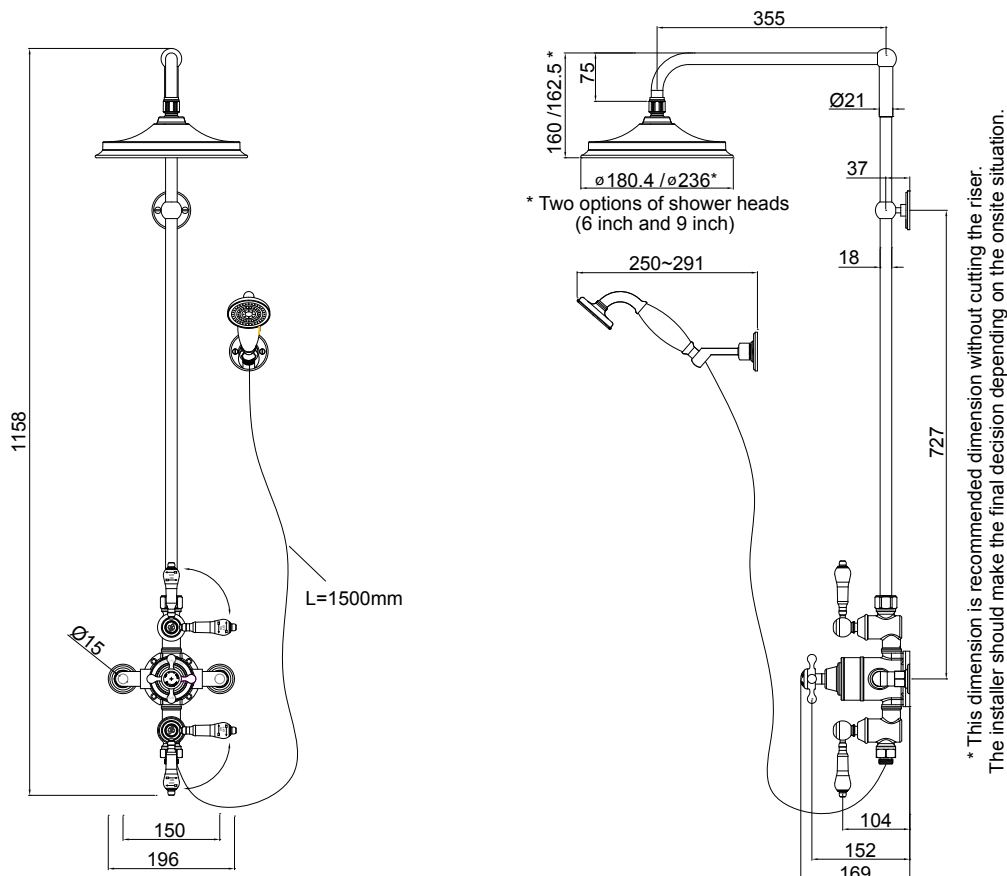

## DESCRIPTION

Avon Thermostatic Shower with 6" / 9" Shower Head

PRODUCT CODE

BAF3S / V16 / V17

## FEATURES

- Dimensions - W196 x H1158 x D355 mm
- Avon Thermostatic Exposed Shower Valve Two Outlet, Standard Rigid Riser, Swivel Arm, Handset & Holder with Hose with 6" or 9" Airburst Shower Head
- 18mm diameter vertical brass shower riser with adjustable wall bracket, 355mm adjustable swivel shower arm
- Claremont tap with White ceramic indice, and ceramic levers. Lever/indice also available in Black\* (additional cost)
- Thermostatic mixing valves blend hot and cold water to ensure constant, safe temperatures. Has Vernet wax capsules throughout their showering valves, meaning temperature when showering varies no more than + - 1°C.
- Airburst shower heads combine air and water, the pressure inside the shower head is increased, meaning it has the power of a traditional shower but with up to 33% water saved.
- Mixer body and handset made of brass. The shower head is made of ABS and brass, and has anti-limescale silicon nipples.
- Large bore shower hose (11mm), hose length: 1.5m

## TECHNICAL DRAWINGS

## NOTES

Hot & cold inlet 15mm. 3 star WELS rating. \*Non stock item. Drawing indicates the technical measurement only and is not a reflection of how the product will look. Sizes are nominal only. All drawings in millimeters. Drawings not to scale. Excludes accessories. December 2018.