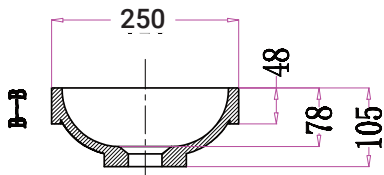

DESCRIPTION

Arlo Kordura Semi-Recessed Petite Basin

PRODUCT CODE

ARLO

FEATURES

- Dimensions W490 x H105 x D250 mm
- Matte White
- Seamless, smooth finish
- Made of Soild Kordura (Acrylic and resin composite)
- Semi-Recessed rectangle design

TECHNICAL DRAWINGS

Top View

3D View

Side Section

Front Section

NOTES

See our website for product prices. Drawing indicates the technical measurement only and is not a reflection of how the product will look. Sizes are nominal only. All drawings in millimeters. Drawings not to scale. January 2024.