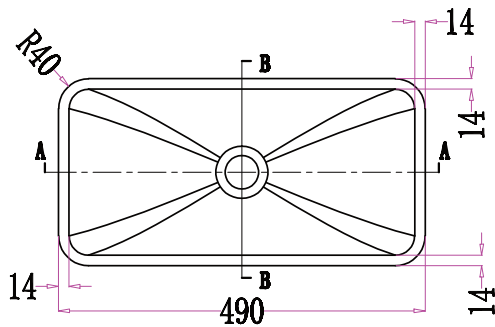

DESCRIPTION

Arlo Kordura Semi-Recessed Petite Basin

PRODUCT CODE

ARLO

FEATURES

- Dimensions W490 x H105 x D250 mm
- Matte White
- Seamless, smooth finish
- Made of Soild Kordura (Acrylic and resin composite)
- Semi-Recessed rectangle design

TECHNICAL DRAWINGS

Top View

3D View

Side Section

Front Section

NOTES

See our website for product prices. Drawing indicates the technical measurement only and is not a reflection of how the product will look. Sizes are nominal only. All drawings in millimeters. Drawings not to scale. January 2024.