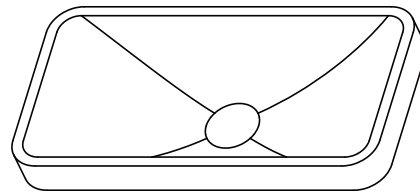

DESCRIPTION

Arlo Kordura Semi-Recessed Petite Basin

PRODUCT CODE

ARLO

FEATURES

- Dimensions W490 x H105 x D250 mm
- Matte White
- Seamless, smooth finish
- Made of Soild Kordura (Acrylic and resin composite)
- Semi-Recessed rectangle design

TECHNICAL DRAWINGS

Top View

3D View

Side Section

Front Section

NOTES

See our website for product prices. Drawing indicates the technical measurement only and is not a reflection of how the product will look. Sizes are nominal only. All drawings in millimeters. Drawings not to scale. January 2024.