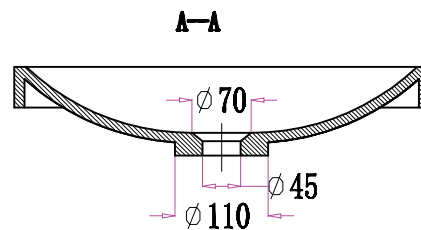

DESCRIPTION

Arlo Kordura Semi-Recessed Petite Basin

PRODUCT CODE

ARLO

FEATURES

- Dimensions W490 x H105 x D250 mm
- Matte White
- Seamless, smooth finish
- Made of Soild Kordura (Acrylic and resin composite)
- Semi-Recessed rectangle design

TECHNICAL DRAWINGS

Top View

3D View

Side Section

Front Section

NOTES

See our website for product prices. Drawing indicates the technical measurement only and is not a reflection of how the product will look. Sizes are nominal only. All drawings in millimeters. Drawings not to scale. January 2024.